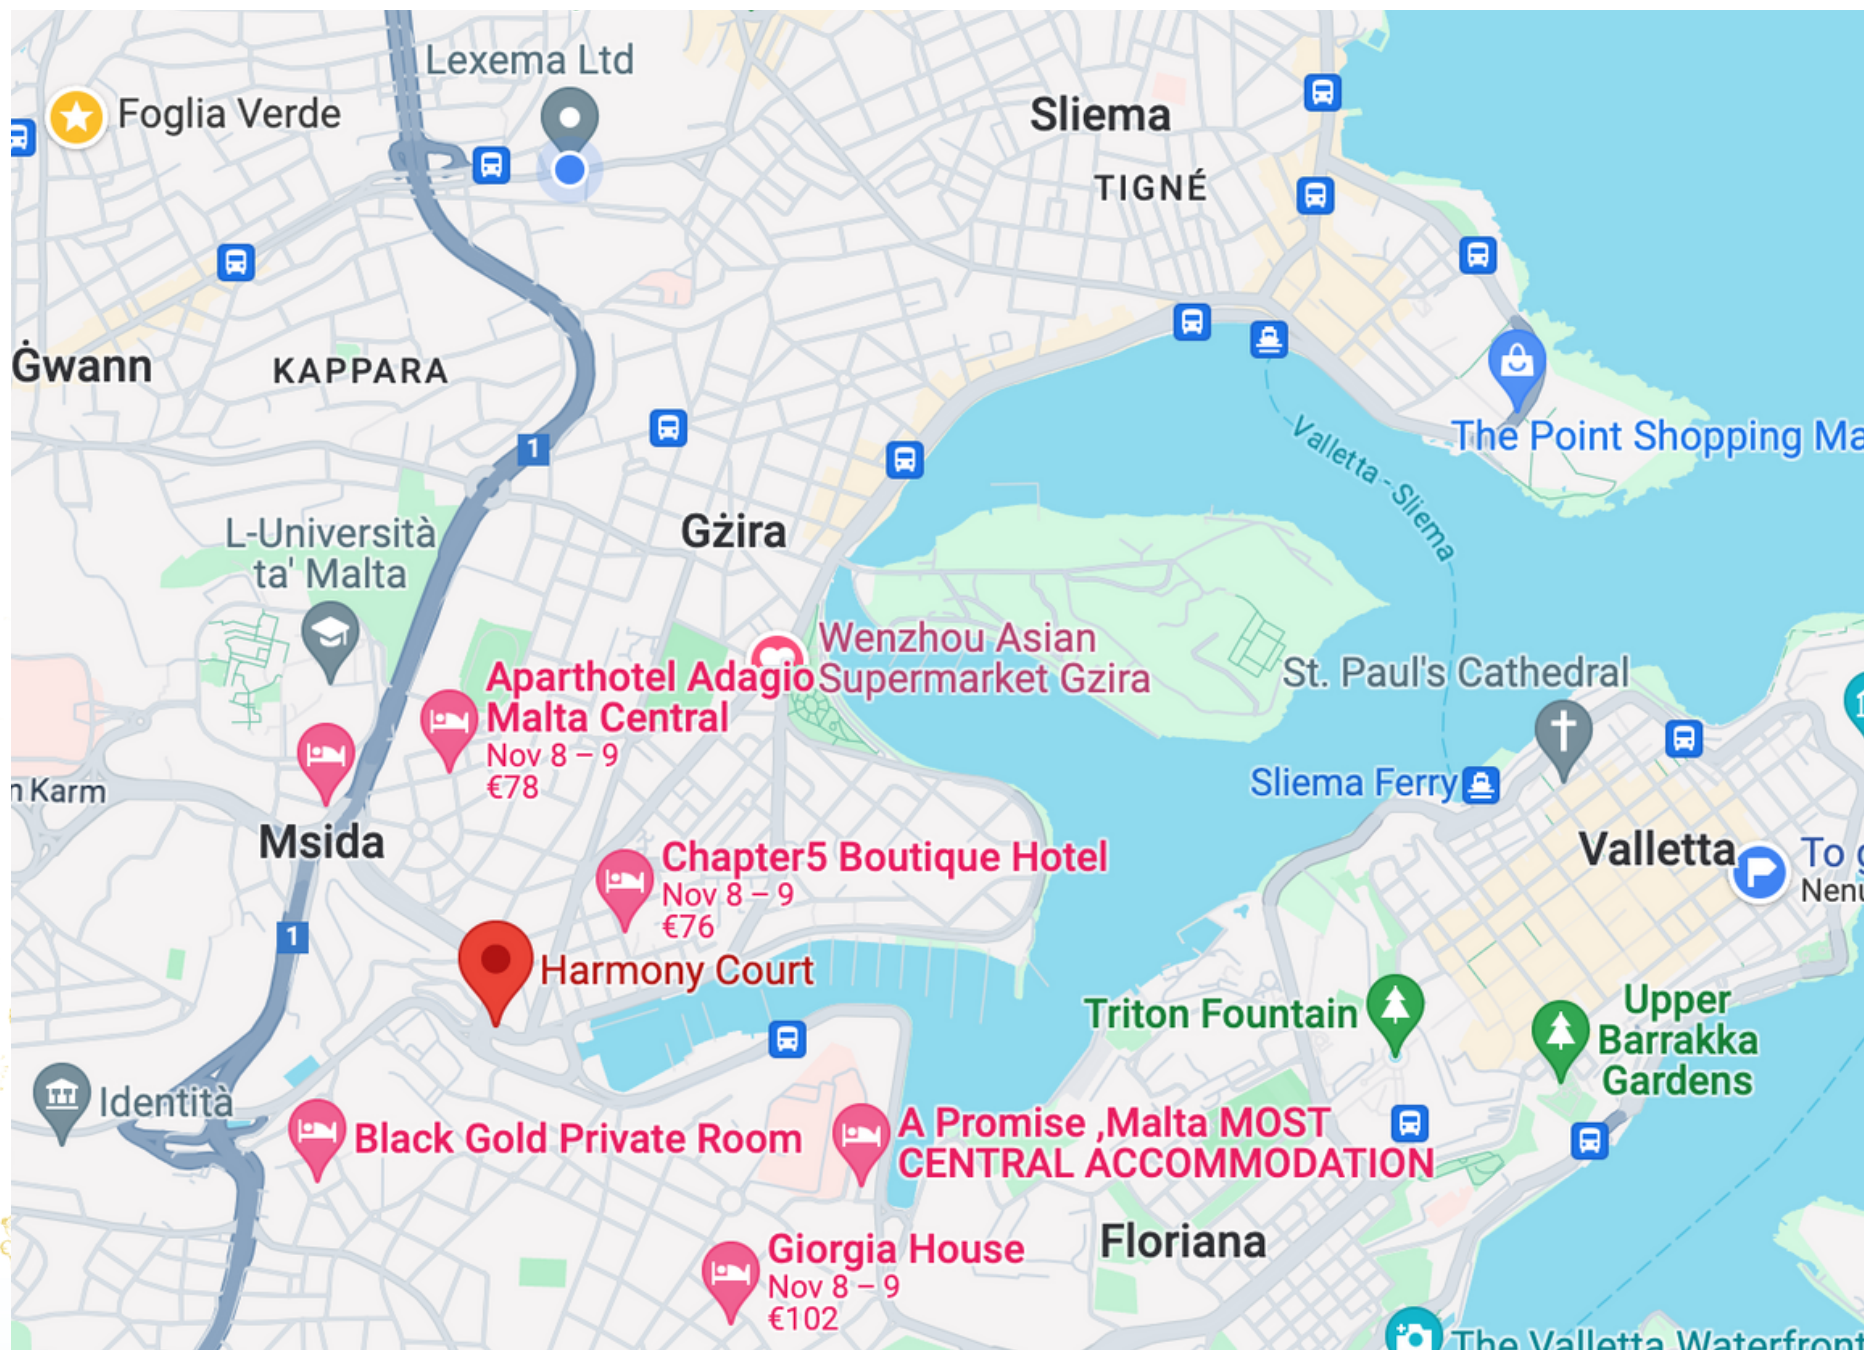

Sliema Beach: 15 min 🚌

Valletta: 25 min 🚌

Mdina: 40 min 🚌

St. Luke Hospital: 15 min 🚶 🚌

Skate Park: 10 min 🚶

Gzira Health Center: 10 min 🚌

Pharmacies: 2 and 5 min 🚶

WHERE TO BUY FOOD?

Lidl: 13 min 🚶

Spar: 10 min 🚶

WHERE TO EAT?

Exploring 🇲🇹 Malta is amazing!
Here we give you some restaurants
where you can go and explore from
the apt you are staying:

Valletta: 30 min 🚗

Kebab Factory: 2min 🚶

Kings Gate: 12 min 🚶

The hatter Irish Pub: 13 min 🚶

Ristorante La Vela: 10 min 🚶

Tasty corner: 10 min 🚶

Golden 7: 10 min 🚶

WHERE TO GO?

Exploring 🇲🇹 Malta is amazing!
Here we give you some places where
you can go by bus and explore from
the apt you are staying:

Valletta: 30 min 🚌

The Point shopping center:

10 min 🚶 🚌

Sliema Beach: 5 min 🚶

Fond Għadir Beach: 1 hour 🚌

St George's Bay: 20 min 🚌

Paceville: 20 min 🚌

Café del mar: 1 hour 🚌