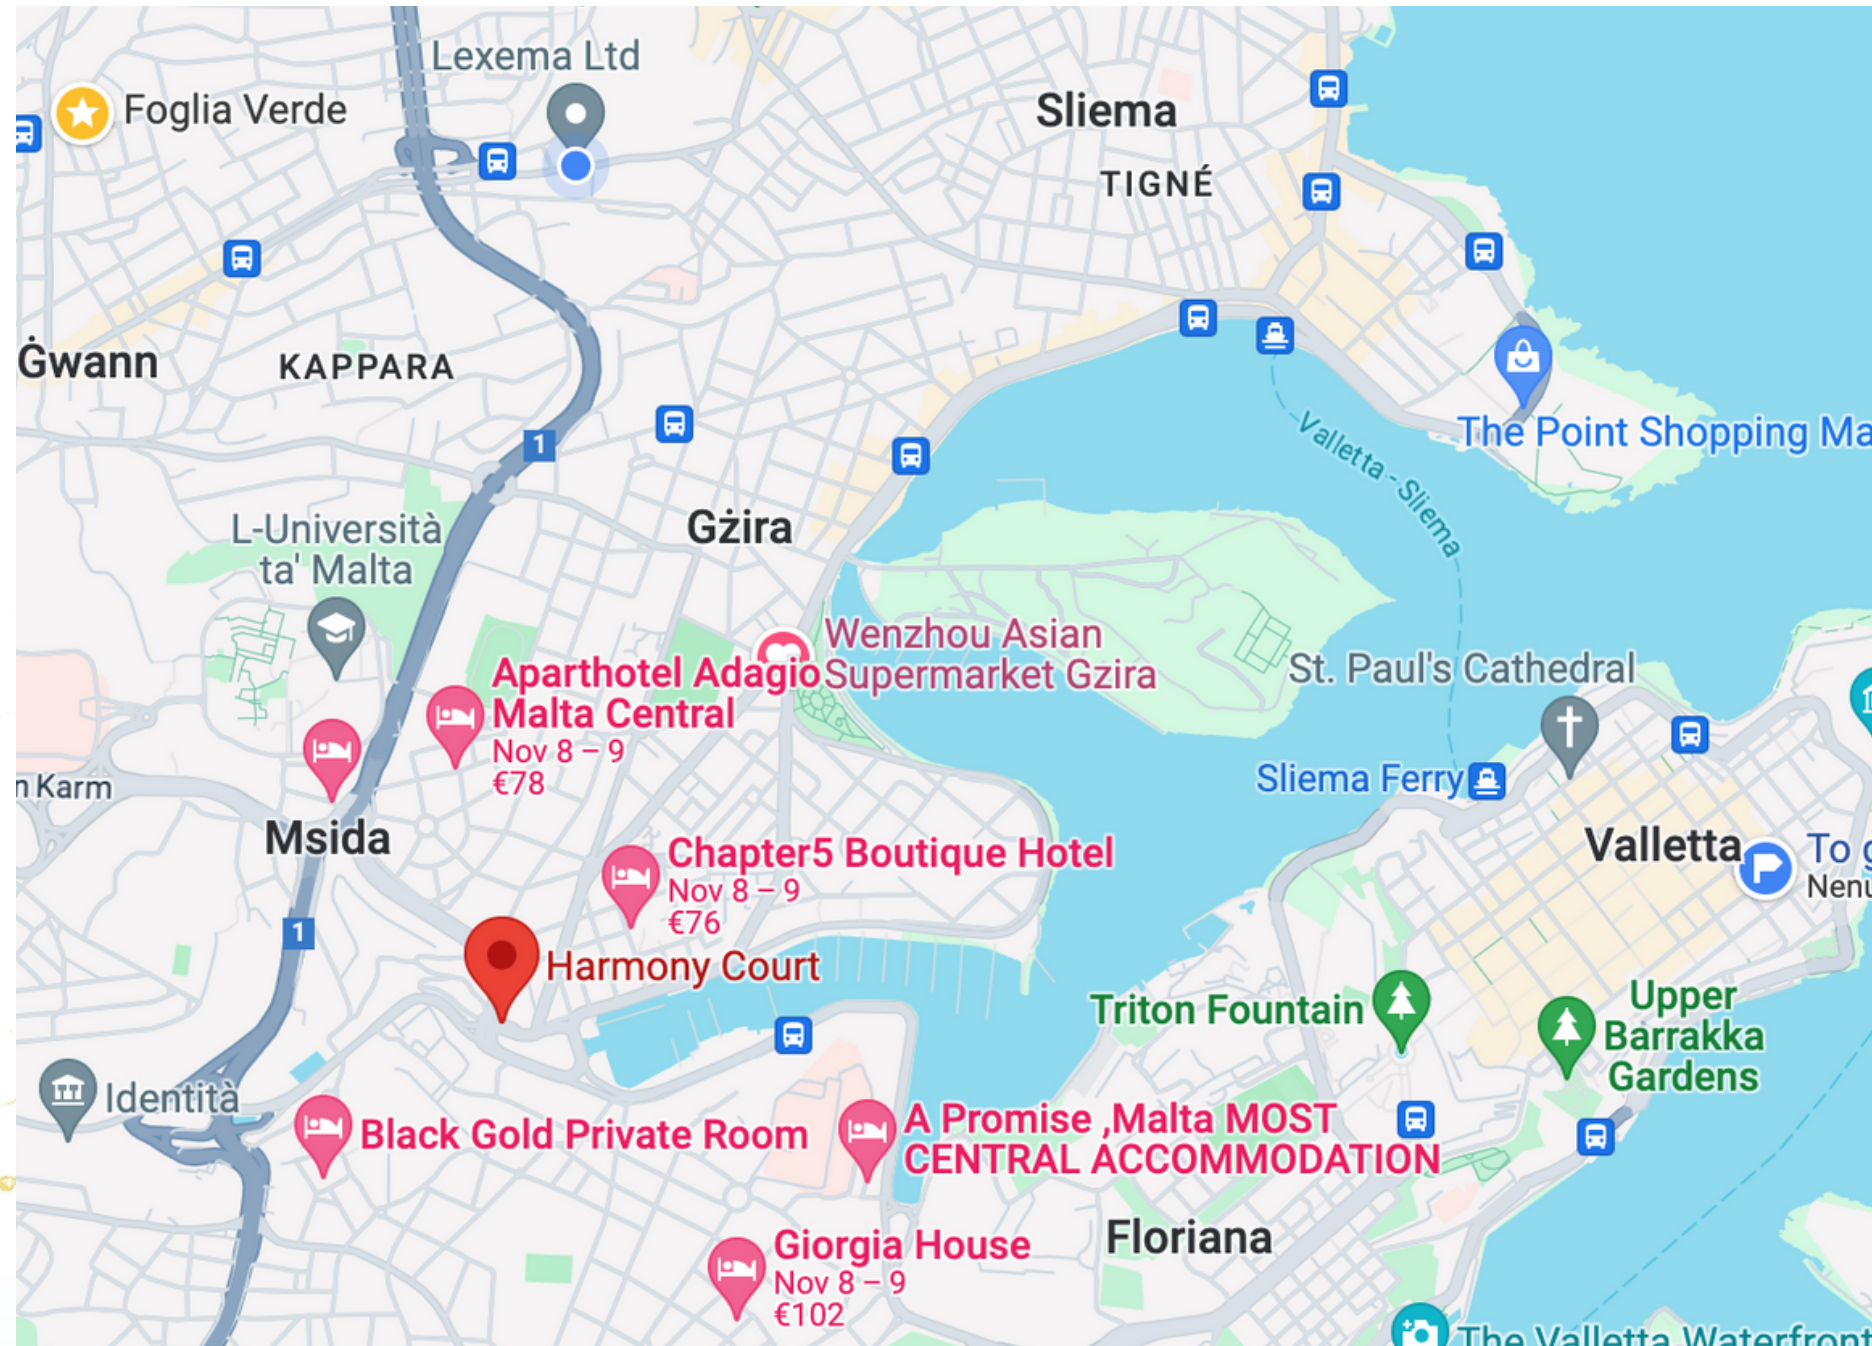

OUR LOCATION:

Exploring 🇲🇹 Malta is amazing!
Here we give you some places where
you can go by bus or foot and
explore from the apt you are staying:

The Point shopping center: 25 min 🚌

Sliema Beach: 15 min 🚌

Valletta: 25 min 🚌

Mdina: 40 min 🚌

St. Luke Hospital: 15 min 🚶 🚌

Skate Park: 10 min 🚶

Gzira Health Center: 10 min 🚌

Pharmacies: 2 and 5 min 🚶