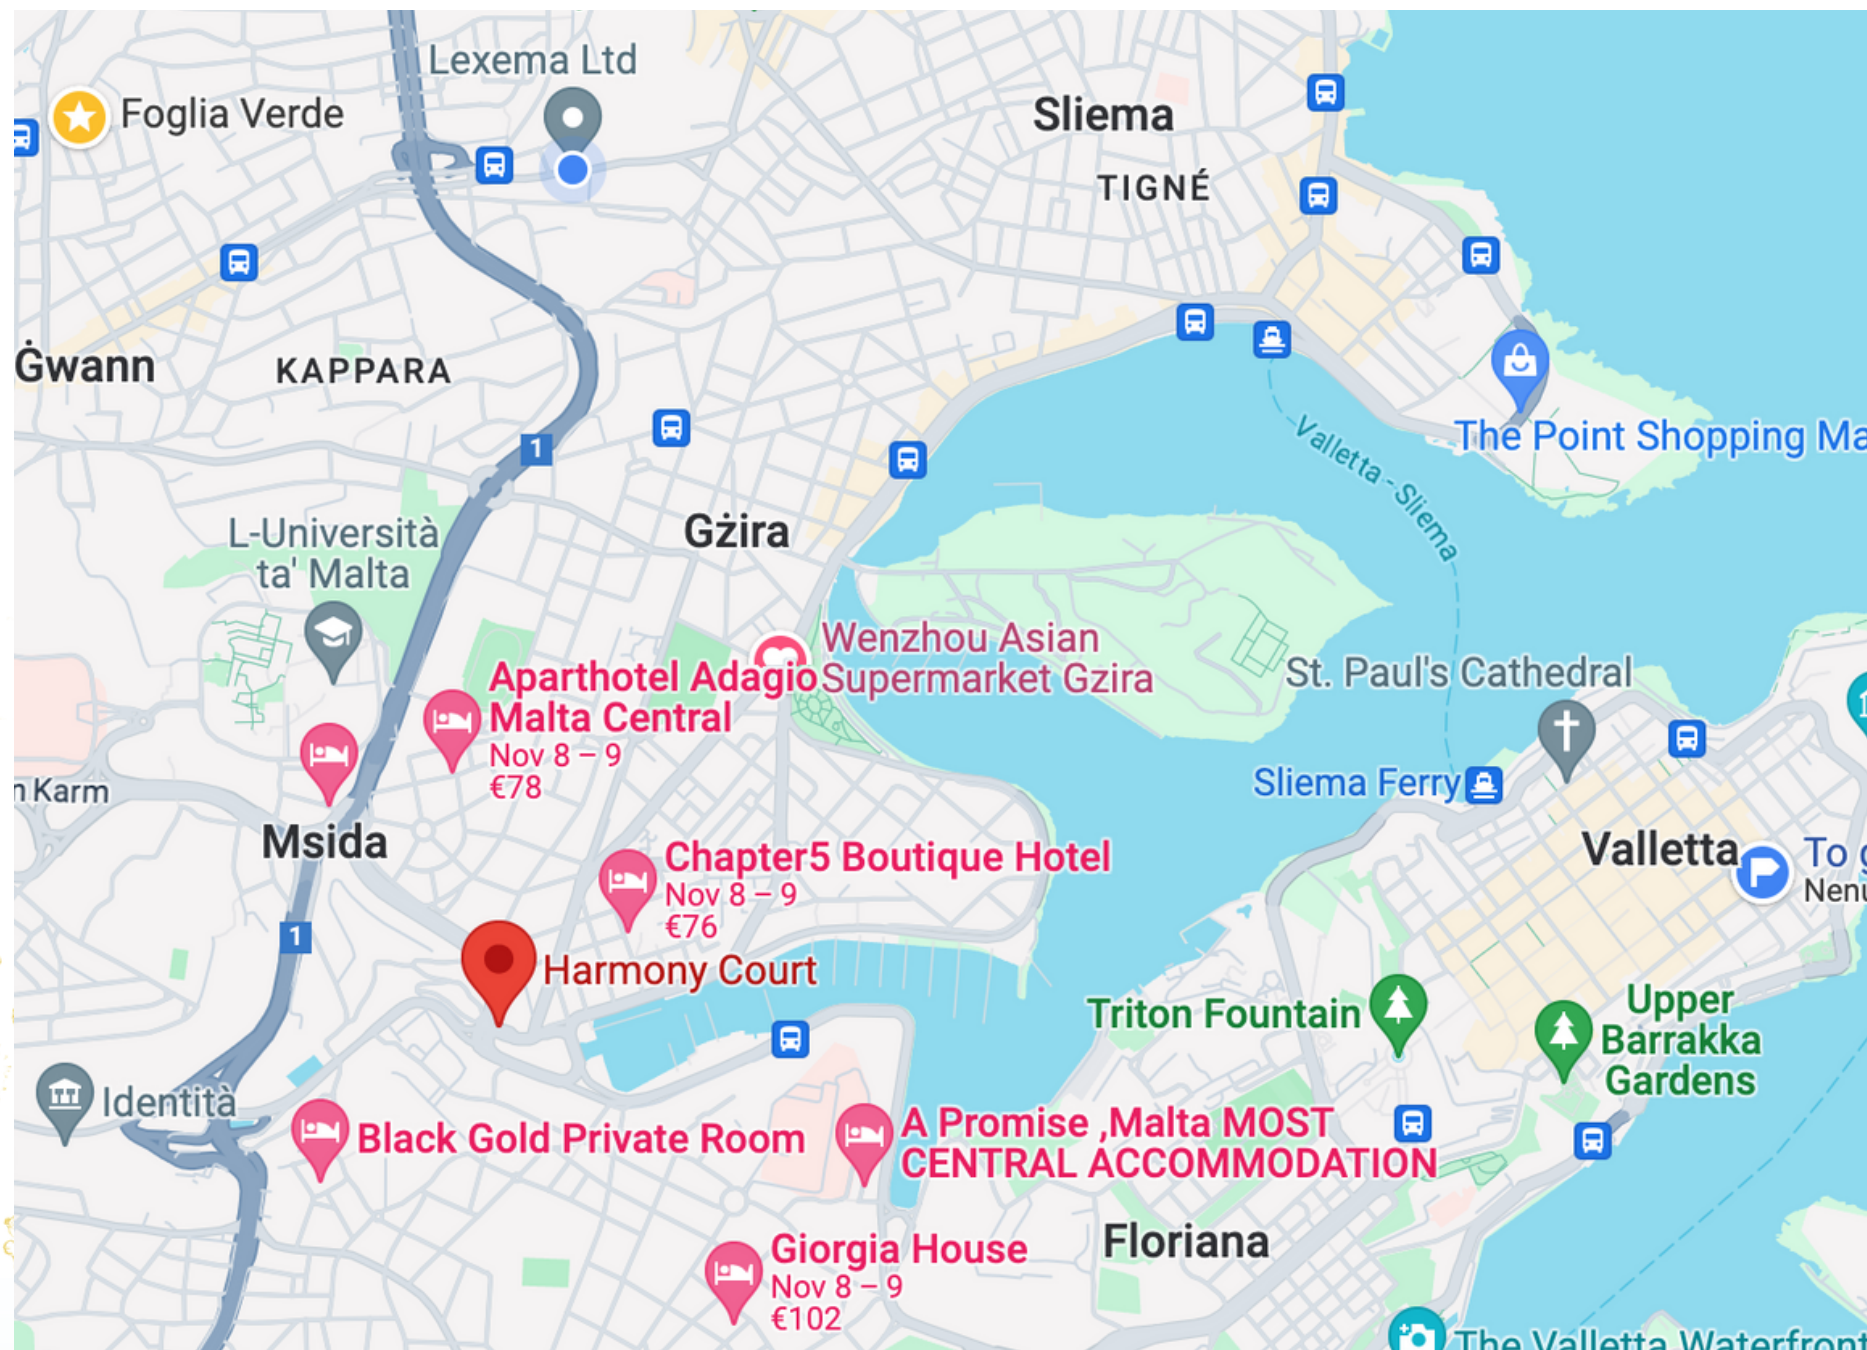

Sliema Beach: 15 min 🚌

Valletta: 25 min 🚌

Mdina: 40 min 🚌

St. Luke Hospital: 15 min 🚶 🚌

Skate Park: 10 min 🚶

Gzira Health Center: 10 min 🚌

Pharmacies: 2 and 5 min 🚶

WHERE TO BUY FOOD?

Lidl: 13 min 🚶

Spar: 10 min 🚶

WHERE TO EAT?

Exploring 🇲🇹 Malta is amazing!
Here we give you some restaurants
where you can go and explore from
the apt you are staying:

Valletta: 30 min 🚗

Kebab Factory: 2min 🚶

Kings Gate: 12 min 🚶

The hatter Irish Pub: 13 min 🚶

Ristorante La Vela: 10 min 🚶

Tasty corner: 10 min 🚶

Golden 7: 10 min 🚶

WHERE TO GO?

Exploring 🇲🇹 Malta is amazing!
Here we give you some places where
you can go by bus and explore from
the apt you are staying:

Valletta: 30 min 🚌

The Point shopping center:

10 min 🚶 🚌

Sliema Beach: 5 min 🚶

Fond Għadir Beach: 1 hour 🚌

St George's Bay: 20 min 🚌

Paceville: 20 min 🚌

Café del mar: 1 hour 🚌