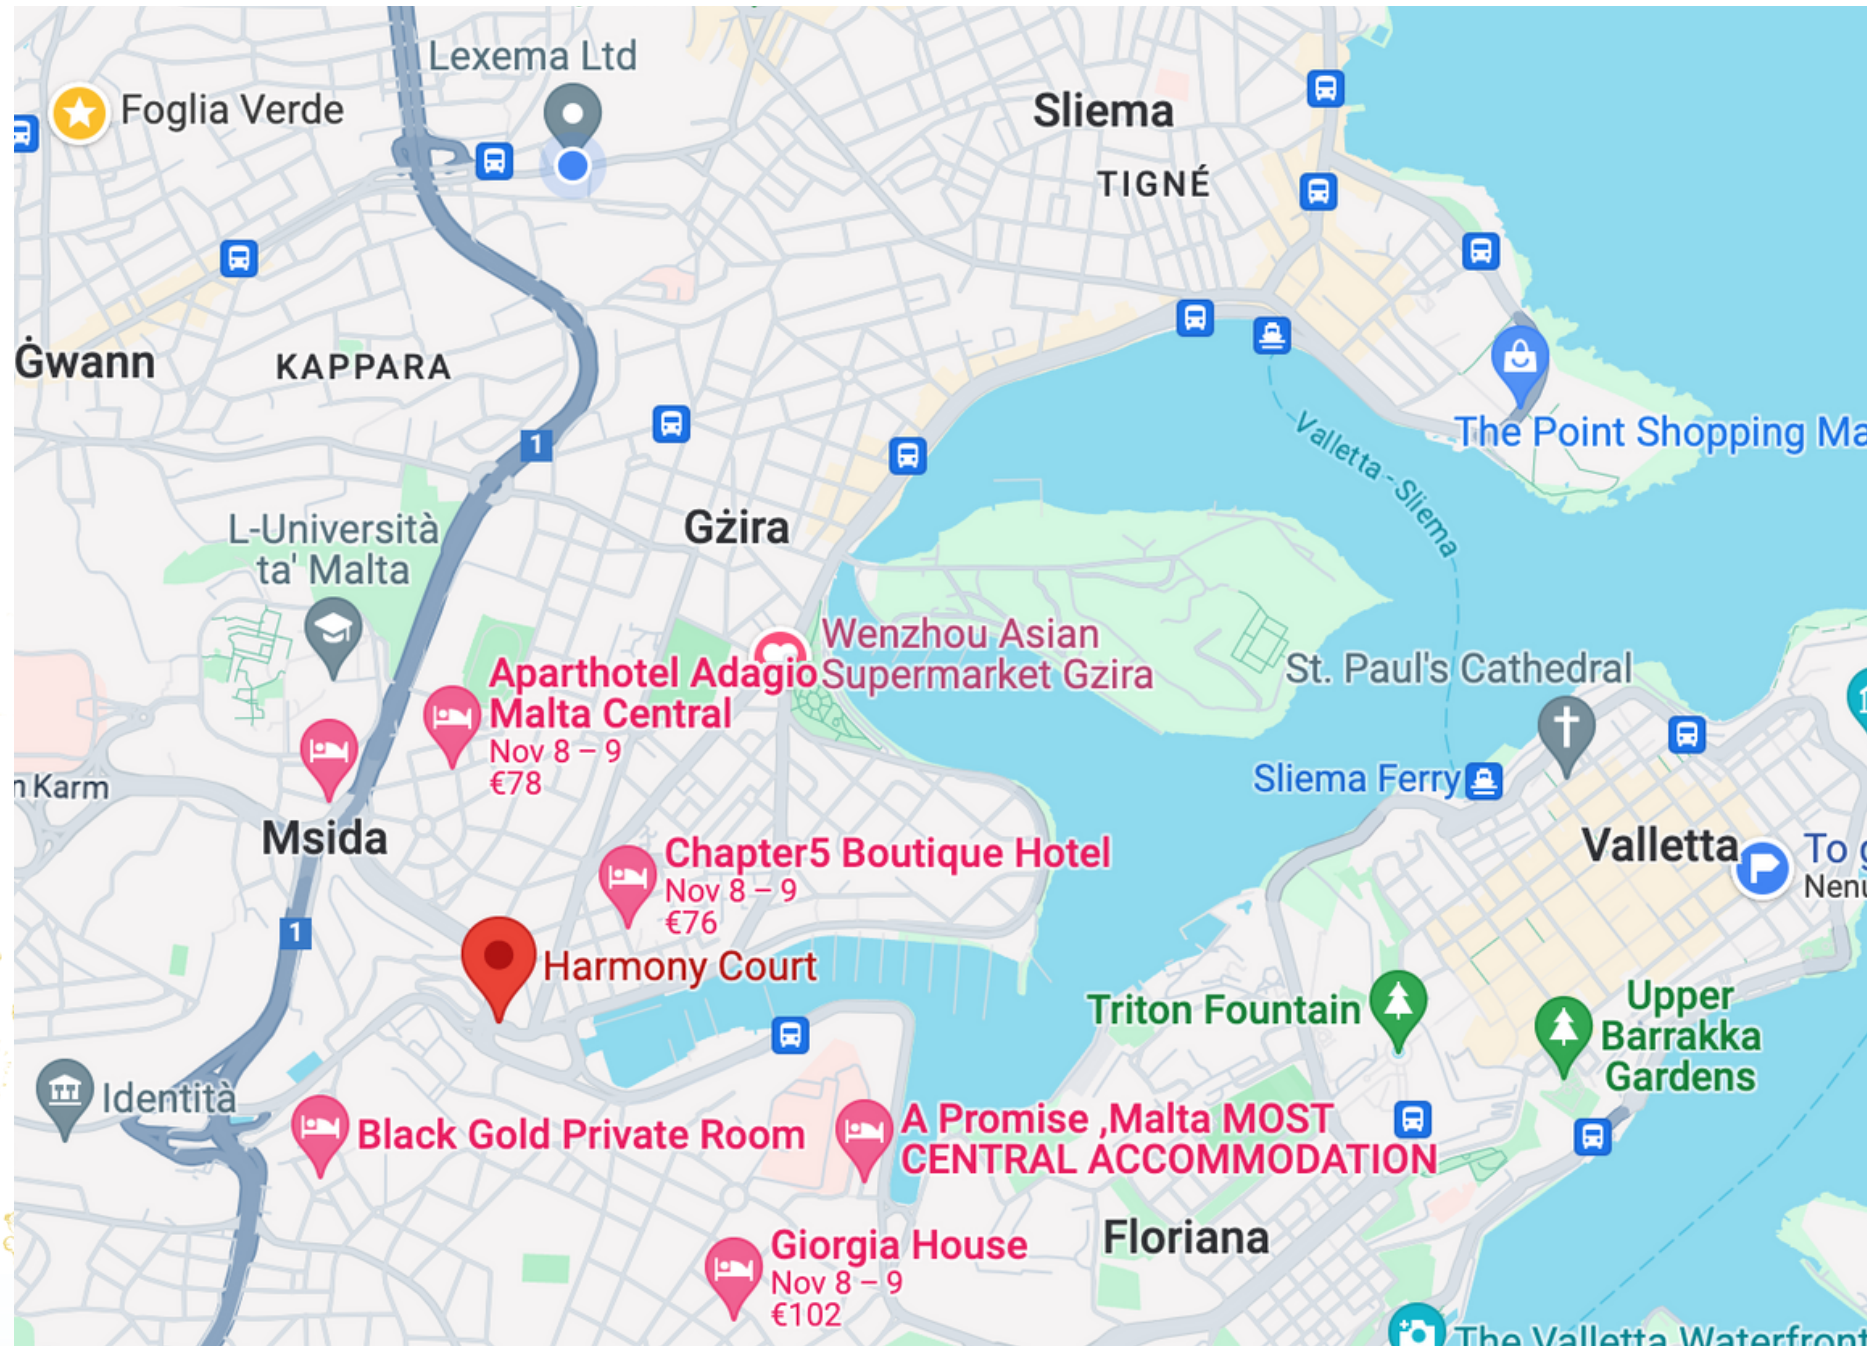

Lidl: 13 min 🚶

Spar: 10 min 🚶

WHERE TO EAT?

Exploring 🇲🇹 Malta is amazing!
Here we give you some restaurants
where you can go and explore from
the apt you are staying:

Valletta: 30 min 🚗

Kebab Factory: 2min 🚶

Kings Gate: 12 min 🚶

The hatter Irish Pub: 13 min 🚶

Ristorante La Vela: 10 min 🚶

Tasty corner: 10 min 🚶

Golden 7: 10 min 🚶

WHERE TO GO?

Exploring 🇲🇹 Malta is amazing!
Here we give you some places where
you can go by bus and explore from
the apt you are staying:

Valletta: 30 min 🚌

The Point shopping center:

10 min 🚶 🚌

Sliema Beach: 5 min 🚶

Fond Għadir Beach: 1 hour 🚌

St George's Bay: 20 min 🚌

Paceville: 20 min 🚌

Café del mar: 1 hour 🚌