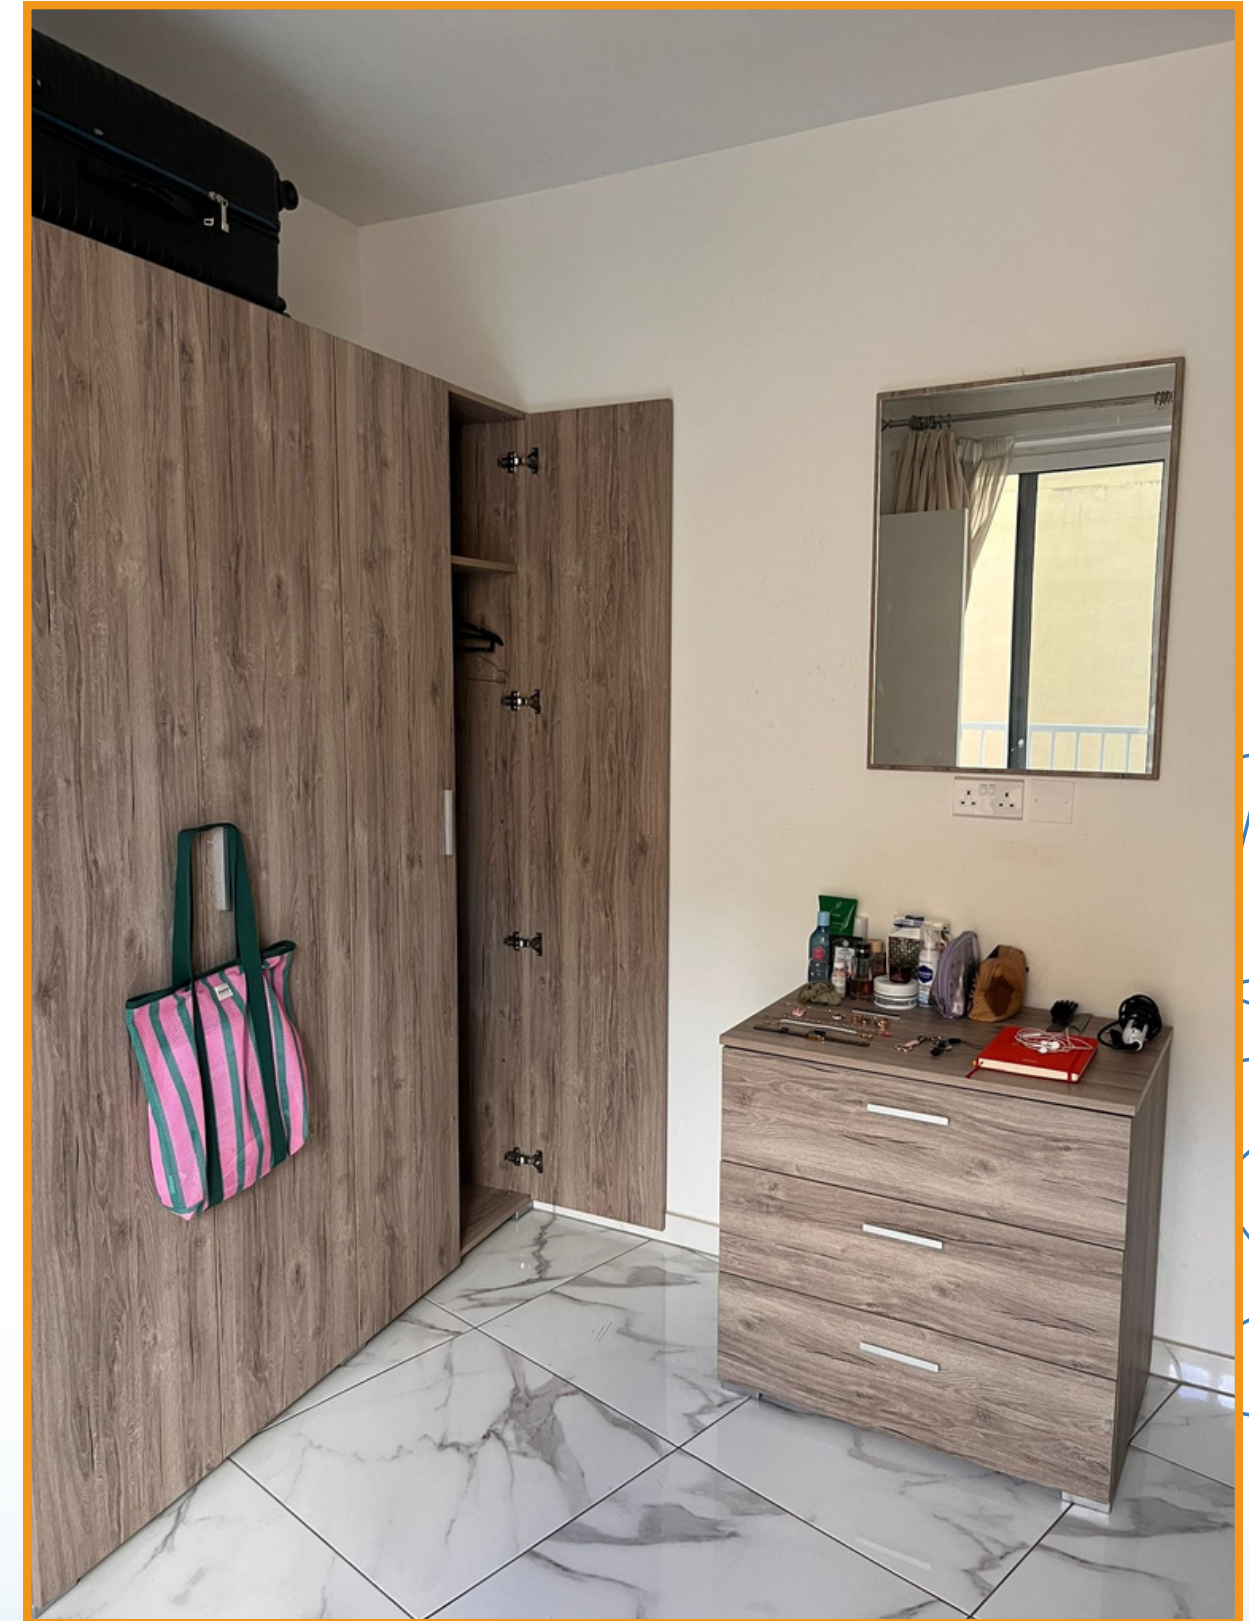

ROOM 2: ENSUITE ROOM 2 SINGLE BEDS