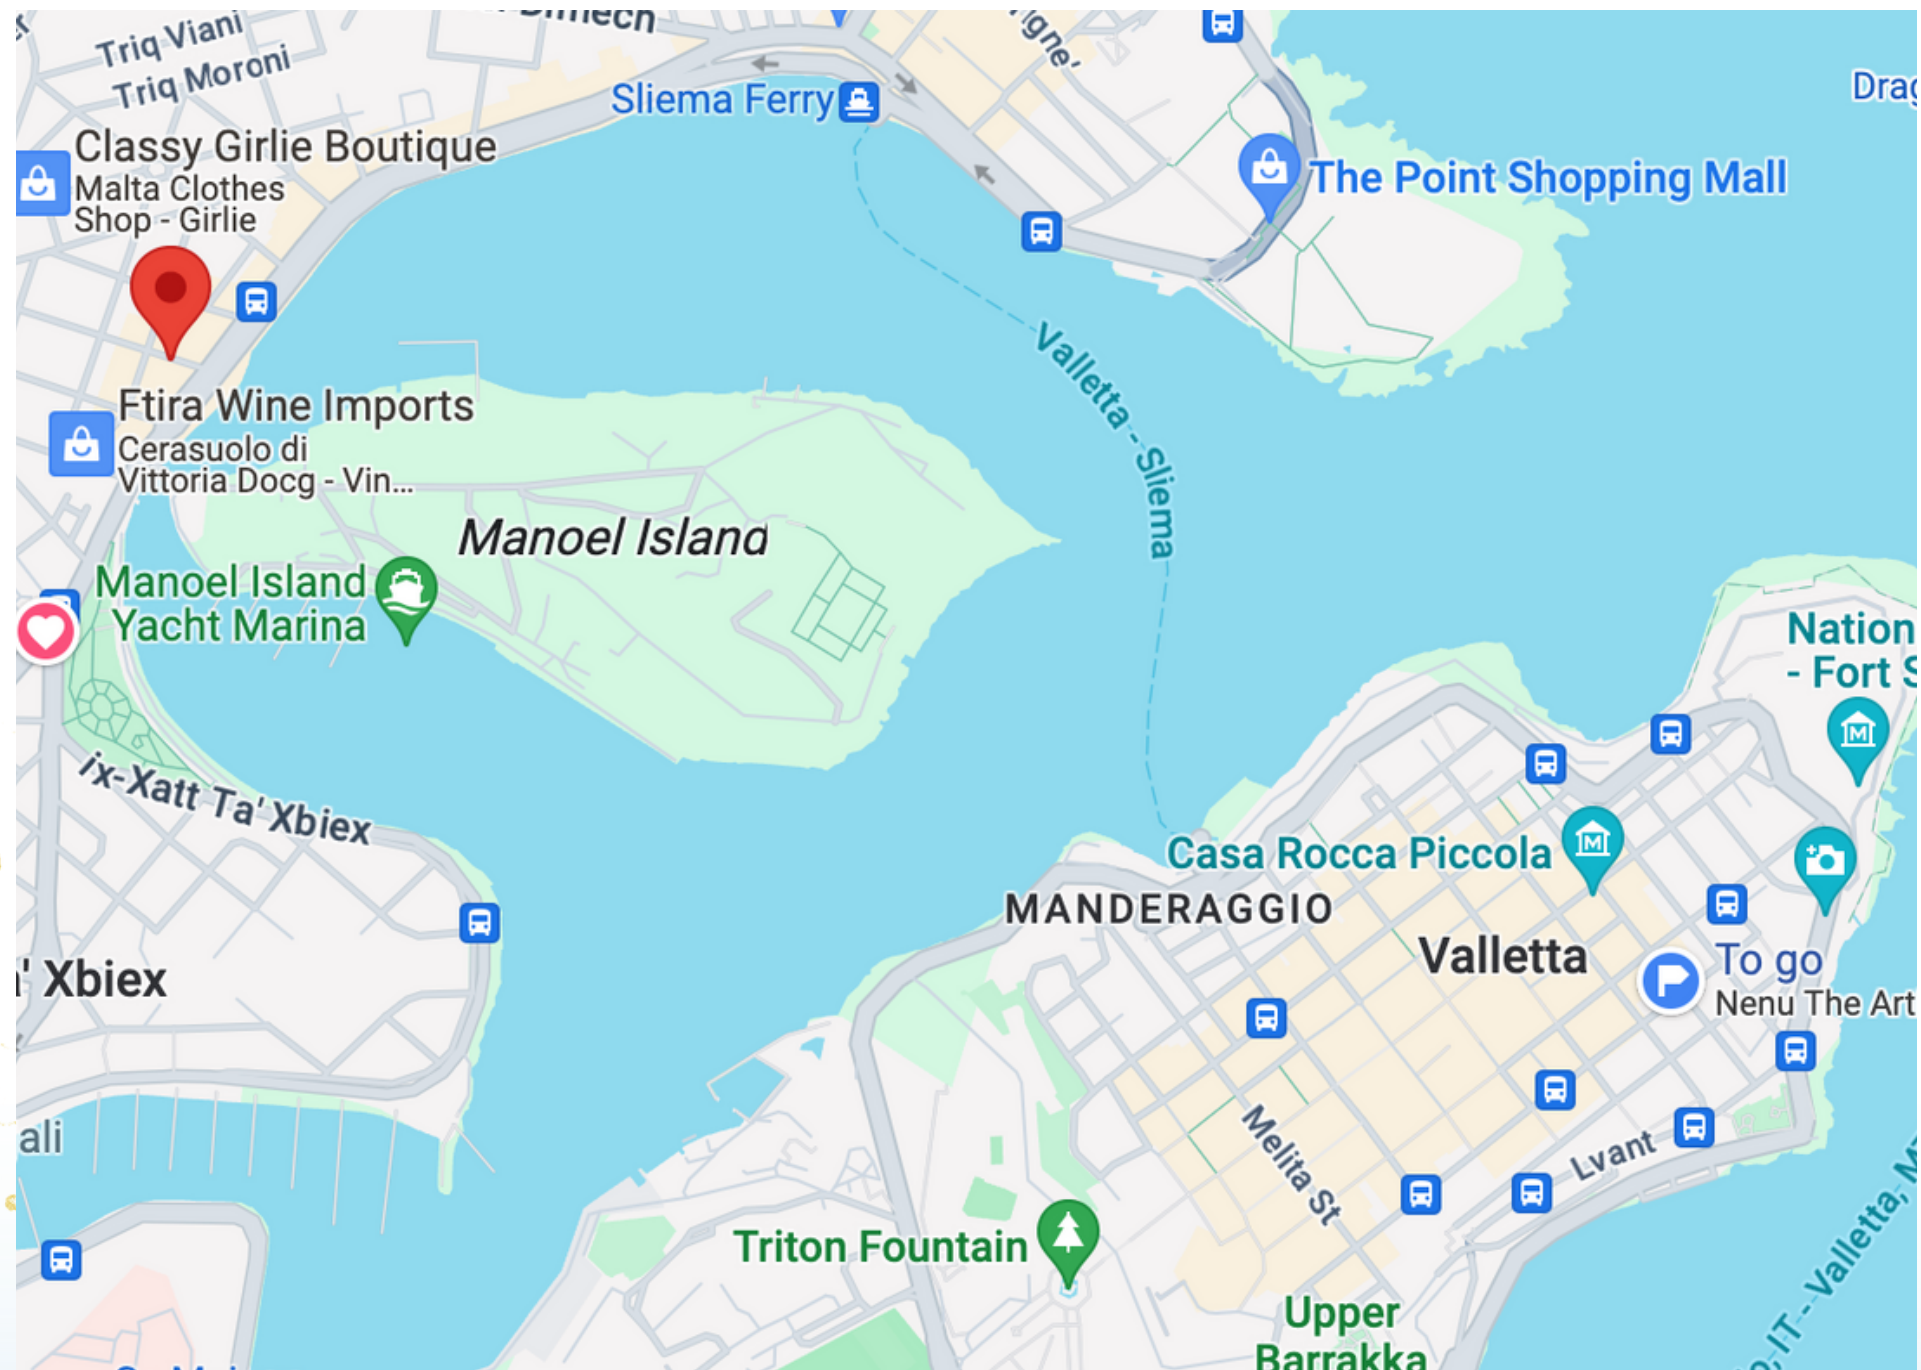

OUR LOCATION:

Exploring 🇲🇹 Malta is amazing!
Here we give you some places where
you can go by bus or foot and
explore from the apt you are staying:

Sliema: 15min 🚶

Sliema Ferries: 15min 🚶

The Point Shopping Center: 20min

🚶 15 min 🚌

St. James Hospital: 20 min 🚶

Tony's Pharmacy: 1 min 🚶

O'Hea Pharmacy: 4 min 🚶

Valletta: 30 min 🚌