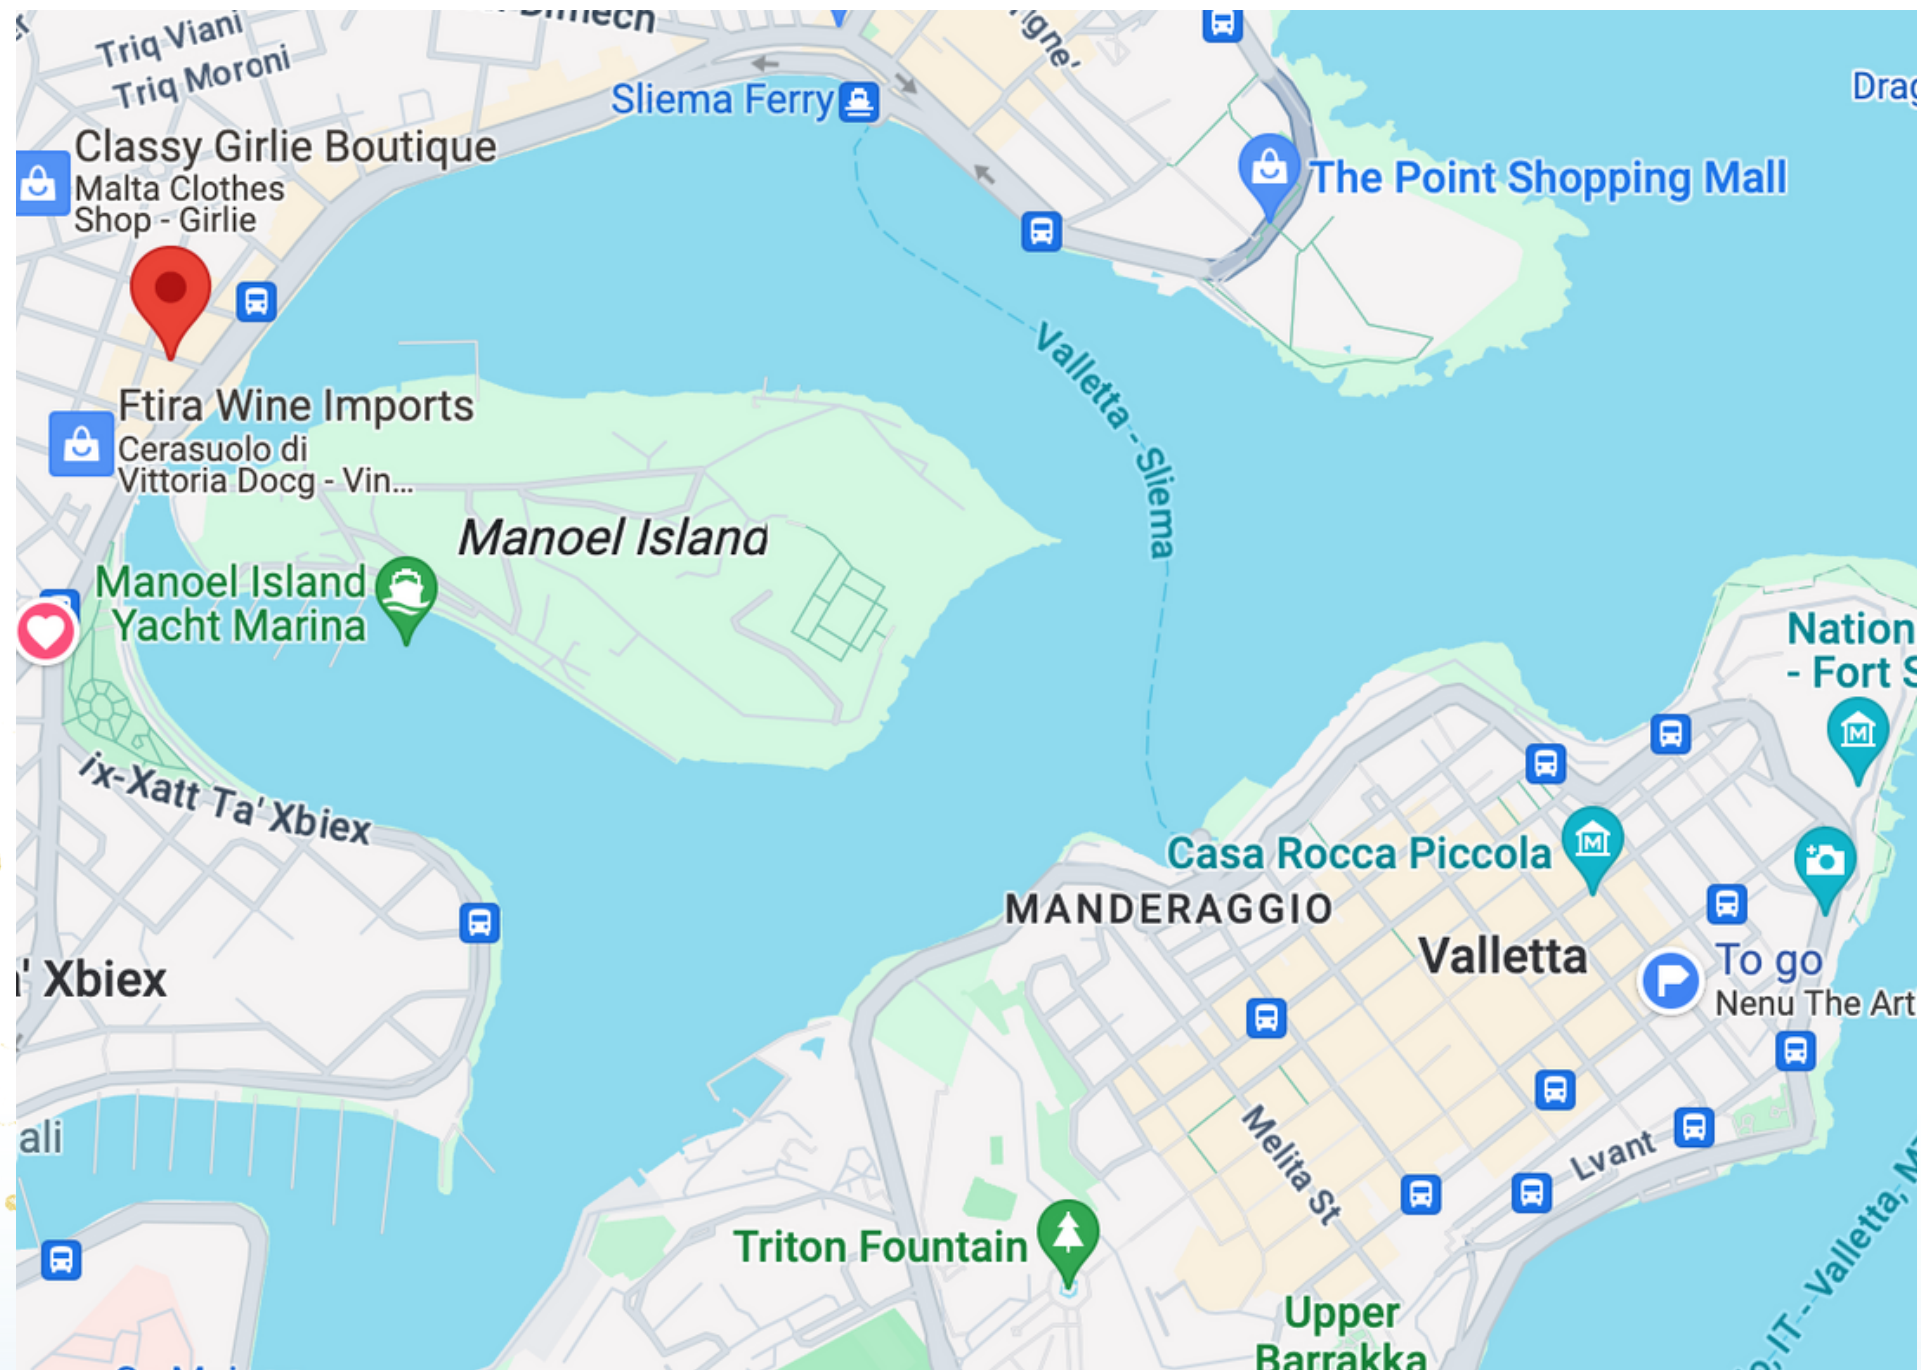

WHERE TO BUY FOOD?

Near your apartment there are several minimarkets and the most popular supermarket, it is important to check their opening hours as they change during summer and winter.

Wenzhou Asian supermarket: 6 min

Daves: 11 min

Sliema Minimarket: 10 min

Spar: 20 min

Welbees: 20 min

Pama: 35 min