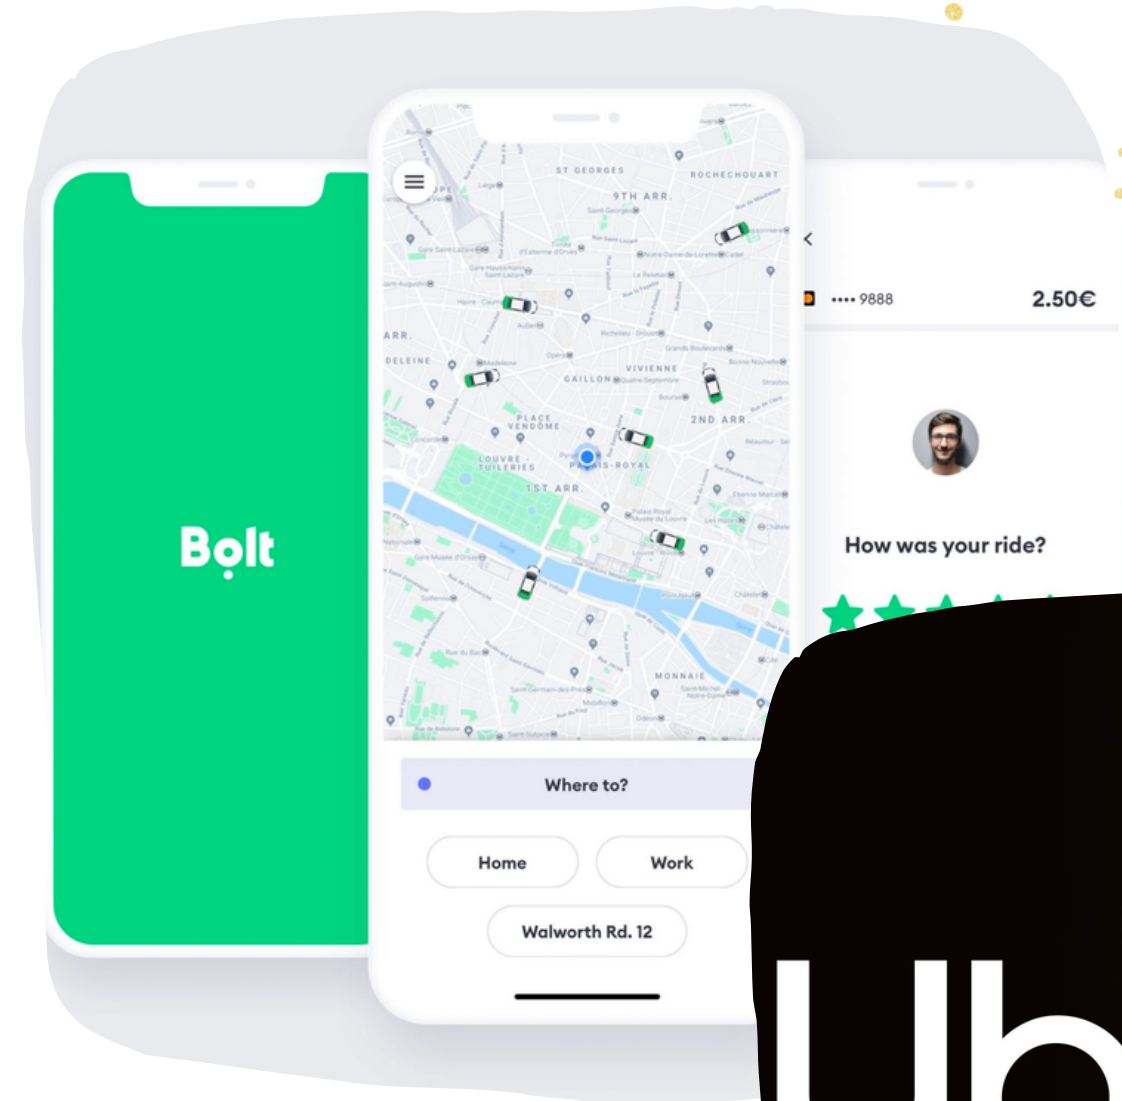

🚶 15 min 🚌

Mercury Shopping Center: 30 min 🚌

Mdina: 50 min 🚌

Rabat: 50 min 🚌

Paceville: 30 min 🚌

Valletta: 30 min 🚌

TRANSPORT

⚠️ Buses with TD name are not available with this card. ⚠️