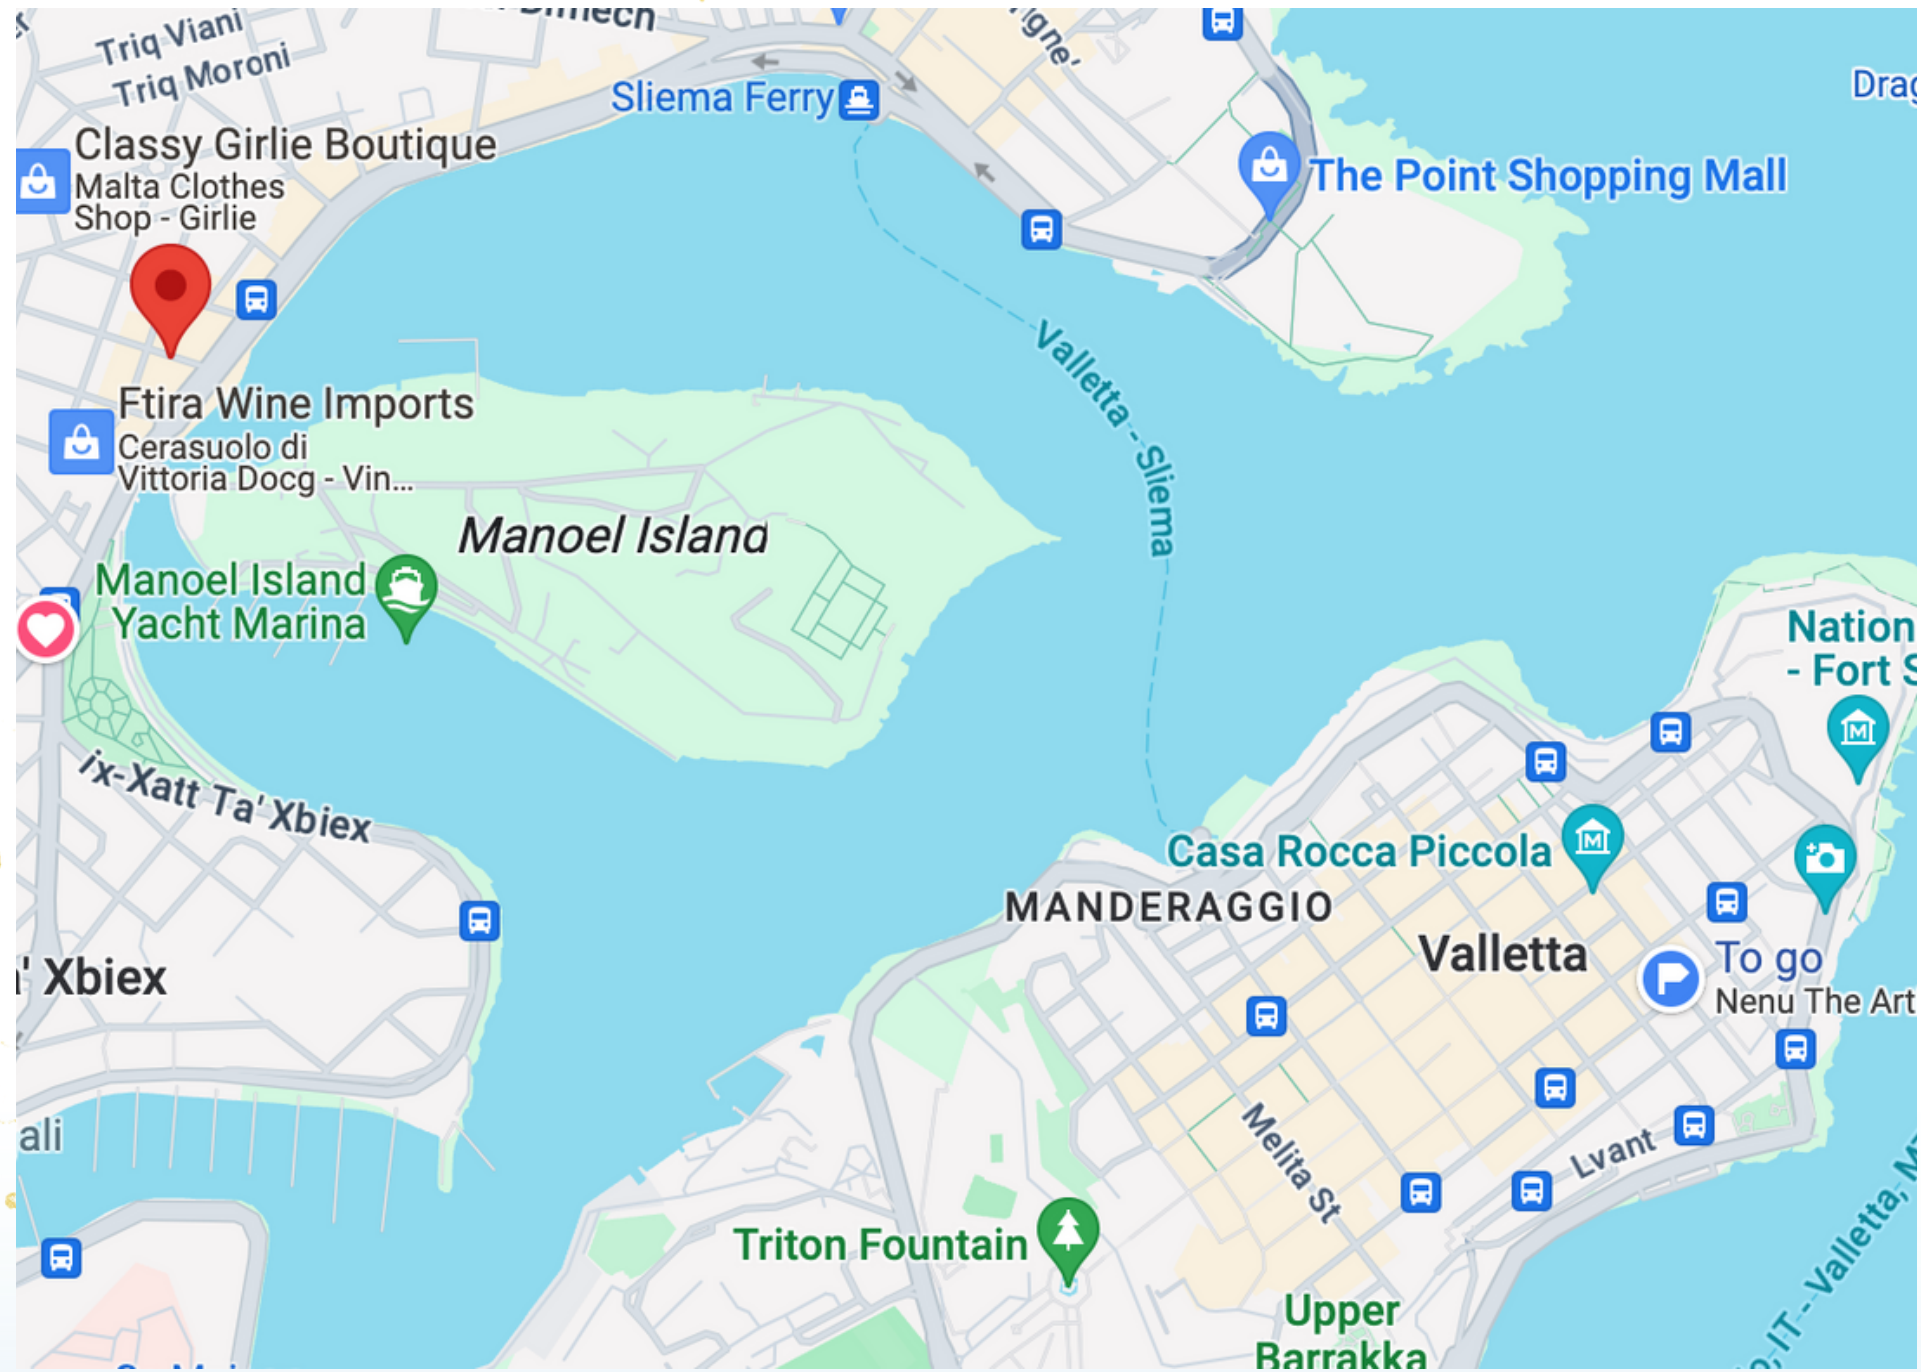

Sliema: 15min 🚶

Sliema Ferries: 15min 🚶

The Point Shopping Center: 20min

🚶 15 min 🚌

St. James Hospital: 20 min 🚶

Tony's Pharmacy: 1 min 🚶

O'Hea Pharmacy: 4 min 🚶

Valletta: 30 min 🚌

Daves: 11 min

Sliema Minimarket: 10 min

Spar: 20 min

Welbees: 20 min

Pama: 35 min

WHERE TO EAT?

Exploring 🇲🇹 Malta is amazing!
Here we give you some restaurants
where you can go and explore from
the apt you are staying:

Bus Stop Lounge: 4 min 🚶

The Smokehouse: 2 min 🚶

Moo's Kebab: 1 min 🚶

Storie e Sapori: 1min 🚶

Eeet Well: 1 min 🚶

Cinnabon: 1 min 🚶

Anciova: 3min 🚶

WHERE TO GO?

Exploring 🇲🇹 Malta is amazing! Here we give you some places where you can go by bus or foot and explore from the apt you are staying:

Sliema: 15min 🚶

Sliema Ferries: 15min 🚶

The Point Shopping Center: 20min