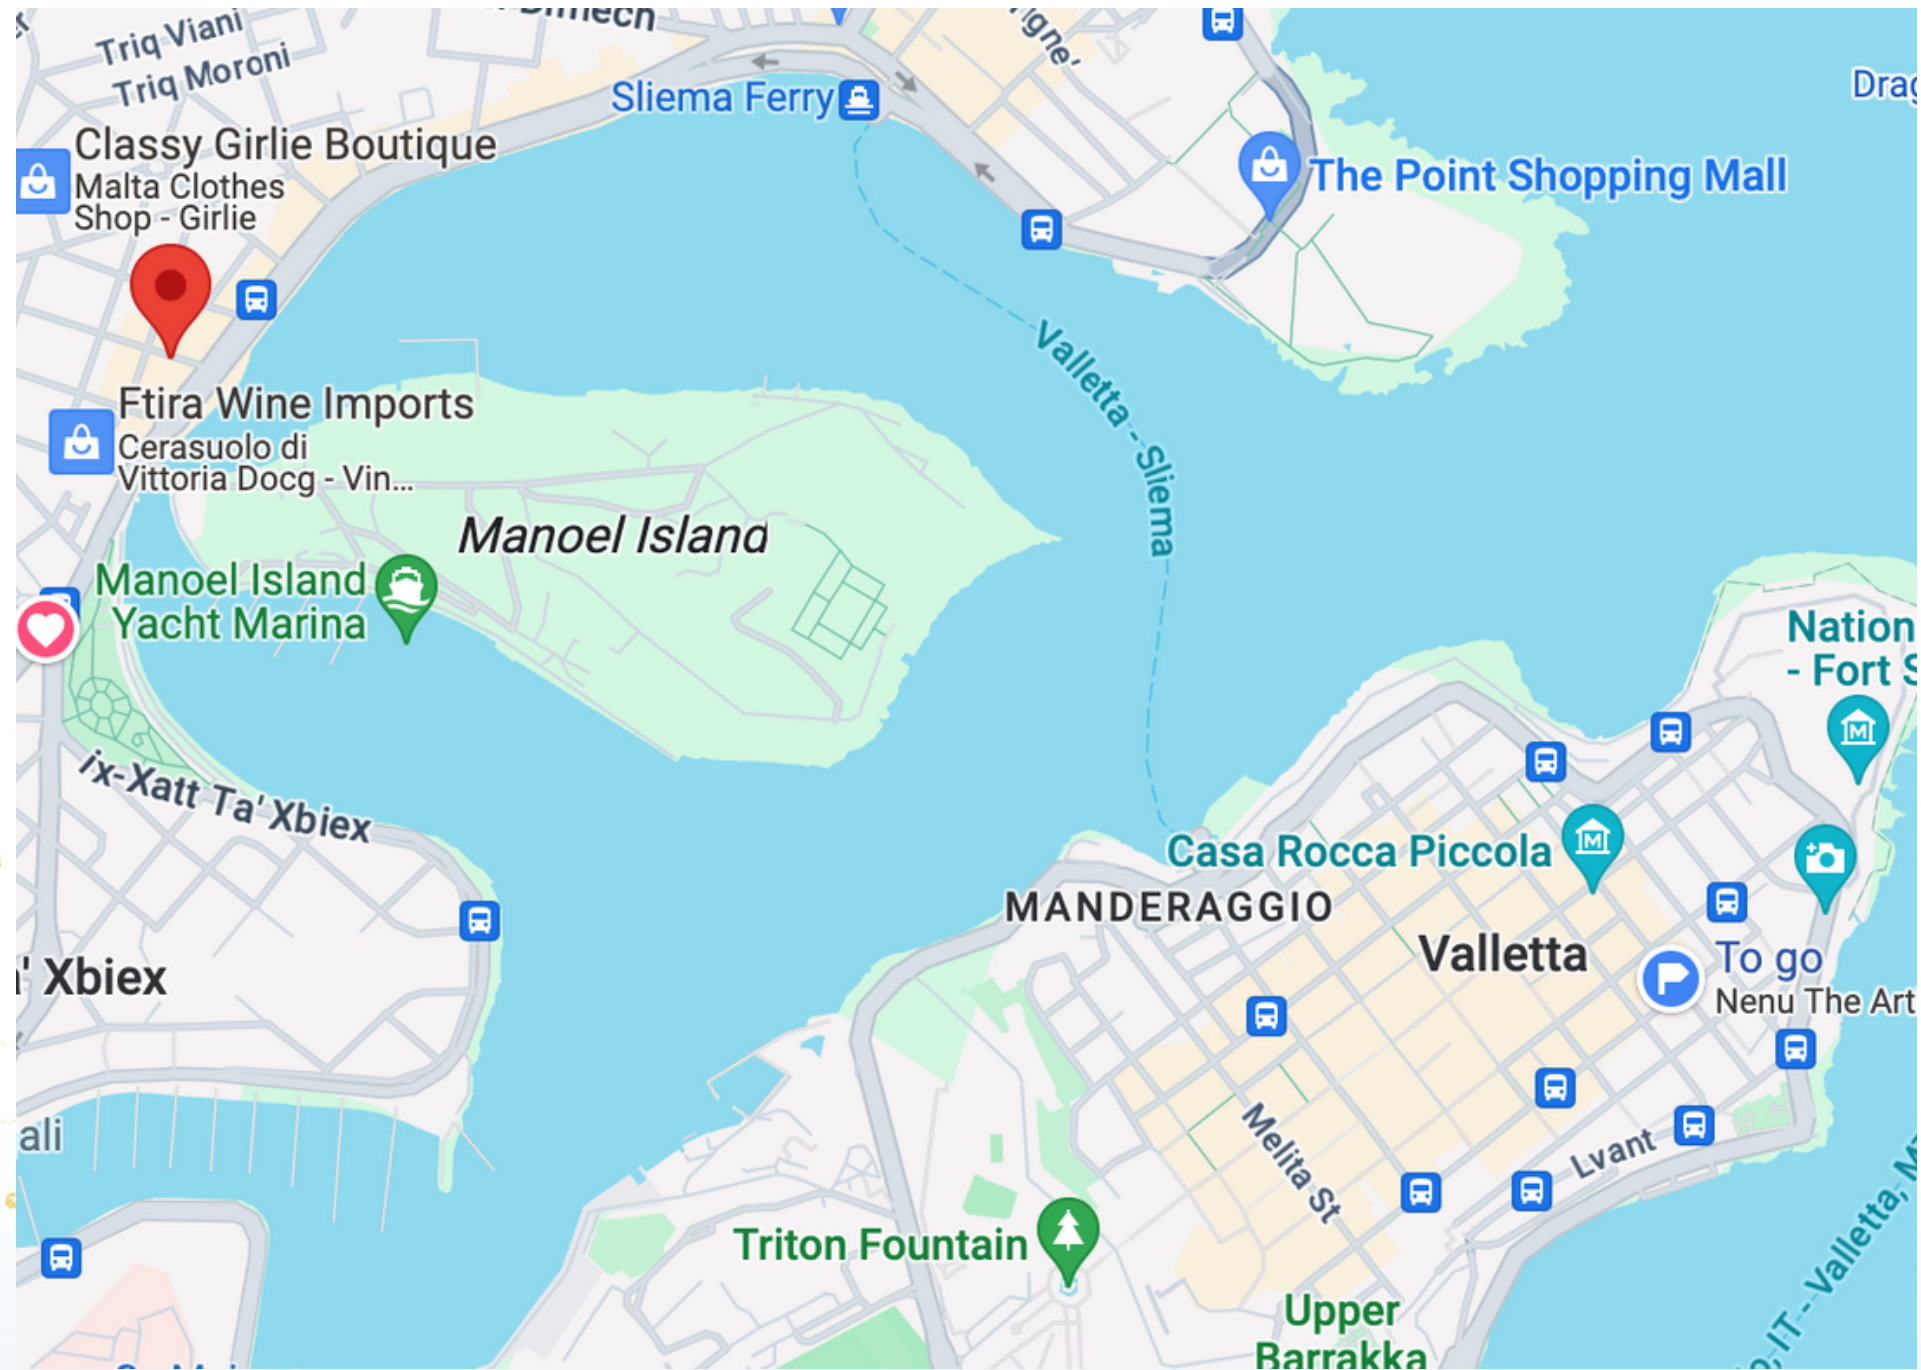

Sliema: 15min 🚶

Sliema Ferries: 15min 🚶

The Point Shopping Center: 20min

🚶 15 min 🚌

St. James Hospital: 20 min 🚶

Tony's Pharmacy: 1 min 🚶

O'Hea Pharmacy: 4 min 🚶

Valletta: 30 min 🚌

Daves: 11 min

Sliema Minimarket: 10 min

Spar: 20 min

Welbees: 20 min

Pama: 35 min

WHERE TO EAT?

Exploring 🇲🇹 Malta is amazing!
Here we give you some restaurants
where you can go and explore from
the apt you are staying:

Bus Stop Lounge: 4 min 🚶

The Smokehouse: 2 min 🚶

Moo's Kebab: 1 min 🚶

Storie e Sapori: 1min 🚶

Eeet Well: 1 min 🚶

Cinnabon: 1 min 🚶

Anciova: 3min 🚶

WHERE TO GO?

Exploring 🇲🇹 Malta is amazing! Here we give you some places where you can go by bus or foot and explore from the apt you are staying:

Sliema: 15min 🚶

Sliema Ferries: 15min 🚶

The Point Shopping Center: 20min