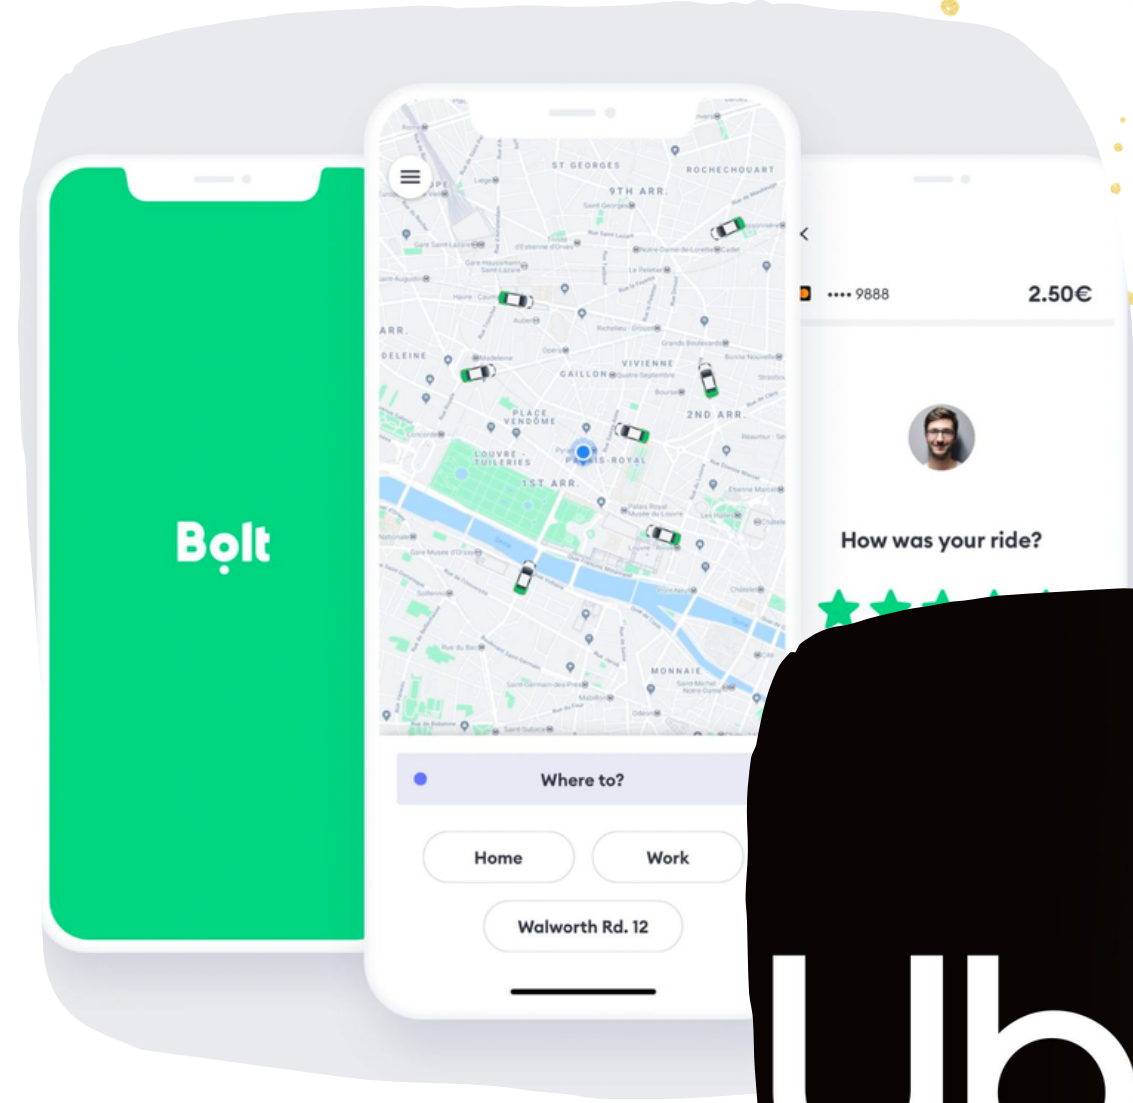

TRANSPORT

Buses with TD name are not available with this card.