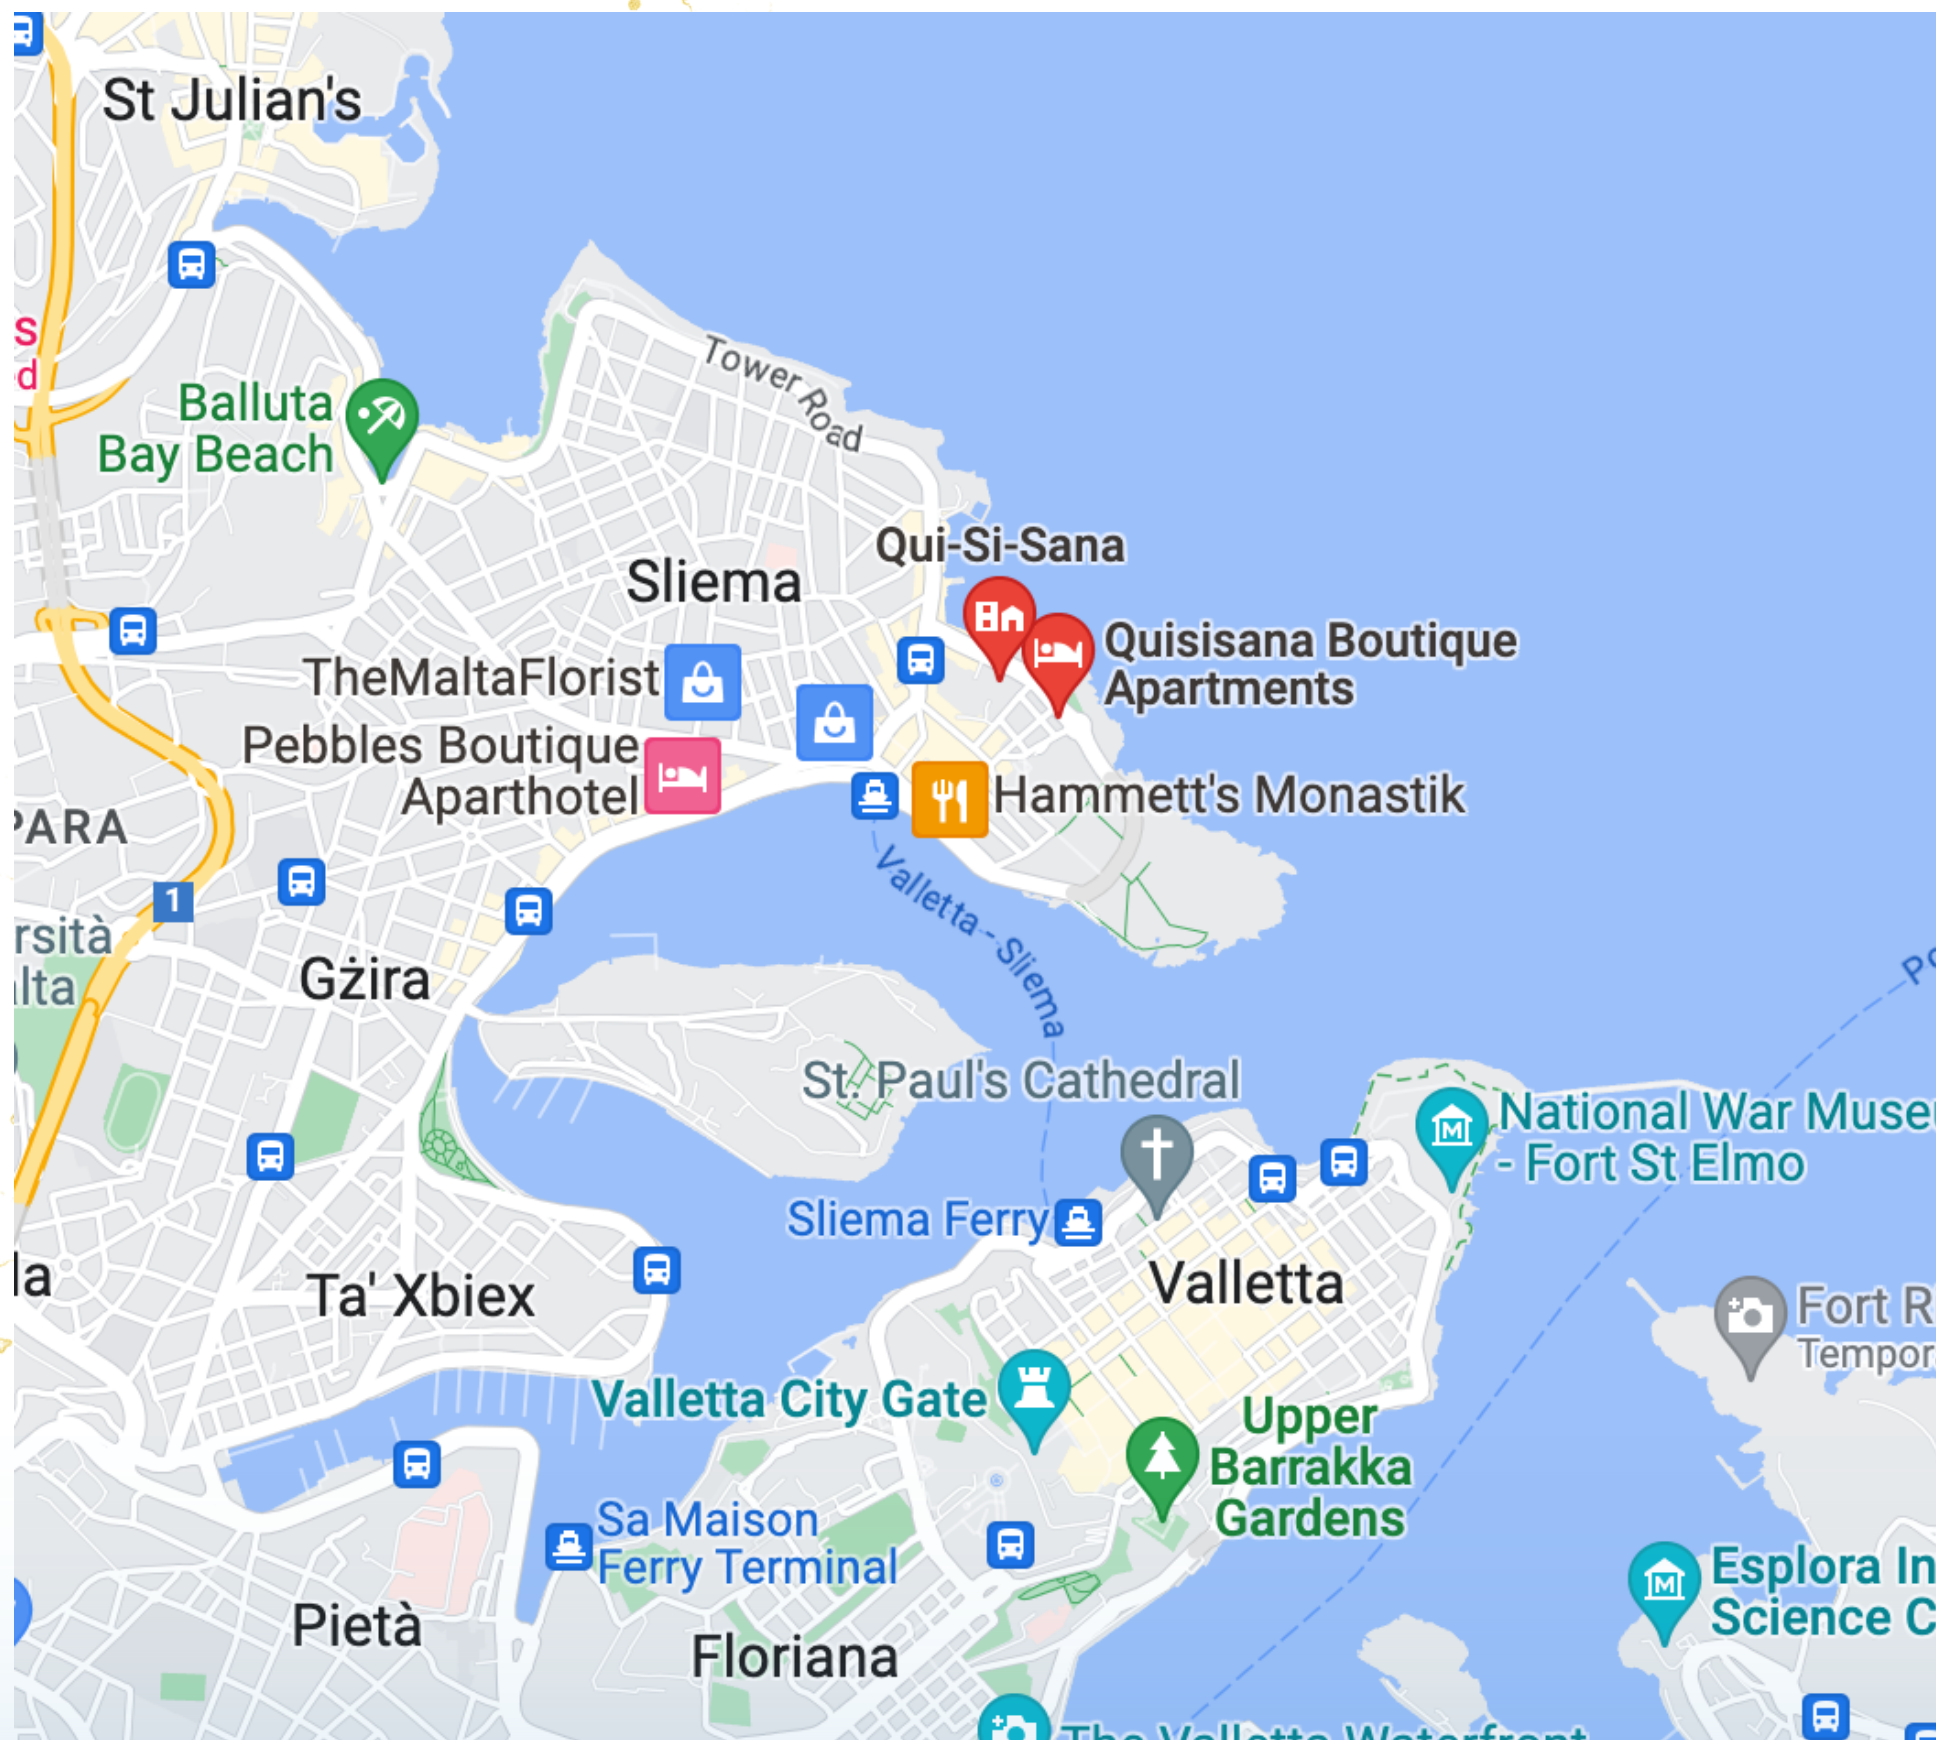

The Point shopping center: 10 min 🚶

Sliema Beach: 5 min 🚶

Playground for children: 5 min 🚶

Sliema Memorial: 11 min 🚶

St. James Hospital: 11 min 🚶

Health Center: 20 min 🚶 🚌

Pharmacies: 2 and 5 min 🚶

WHERE TO BUY FOOD?

WHERE TO EAT?

Exploring 🇲🇹 Malta is amazing!
Here we give you some restaurants
where you can go and explore from
the apt you are staying:

Valletta: 30 min 🚗

Dal Siciliano Pizzeria: 2 min 🚶

Im Pasta: 2 min 🚶

Sliema Restaurants: 6 min 🚶

Café del mar: 1 hour 🚗

WHERE TO GO?

Exploring 🇲🇹 Malta is amazing!
Here we give you some places where
you can go by bus and explore from
the apt you are staying:

Valletta: 30 min 🚌

The Point shopping center:

10 min 🚶 🚌

Sliema Beach: 5 min 🚶

Playground for children: 5 min 🚶

Fond Għadir Beach: 1 hour 🚌

St George's Bay: 20 min 🚌

Paceville: 20 min 🚌

Café del mar: 1 hour 🚌