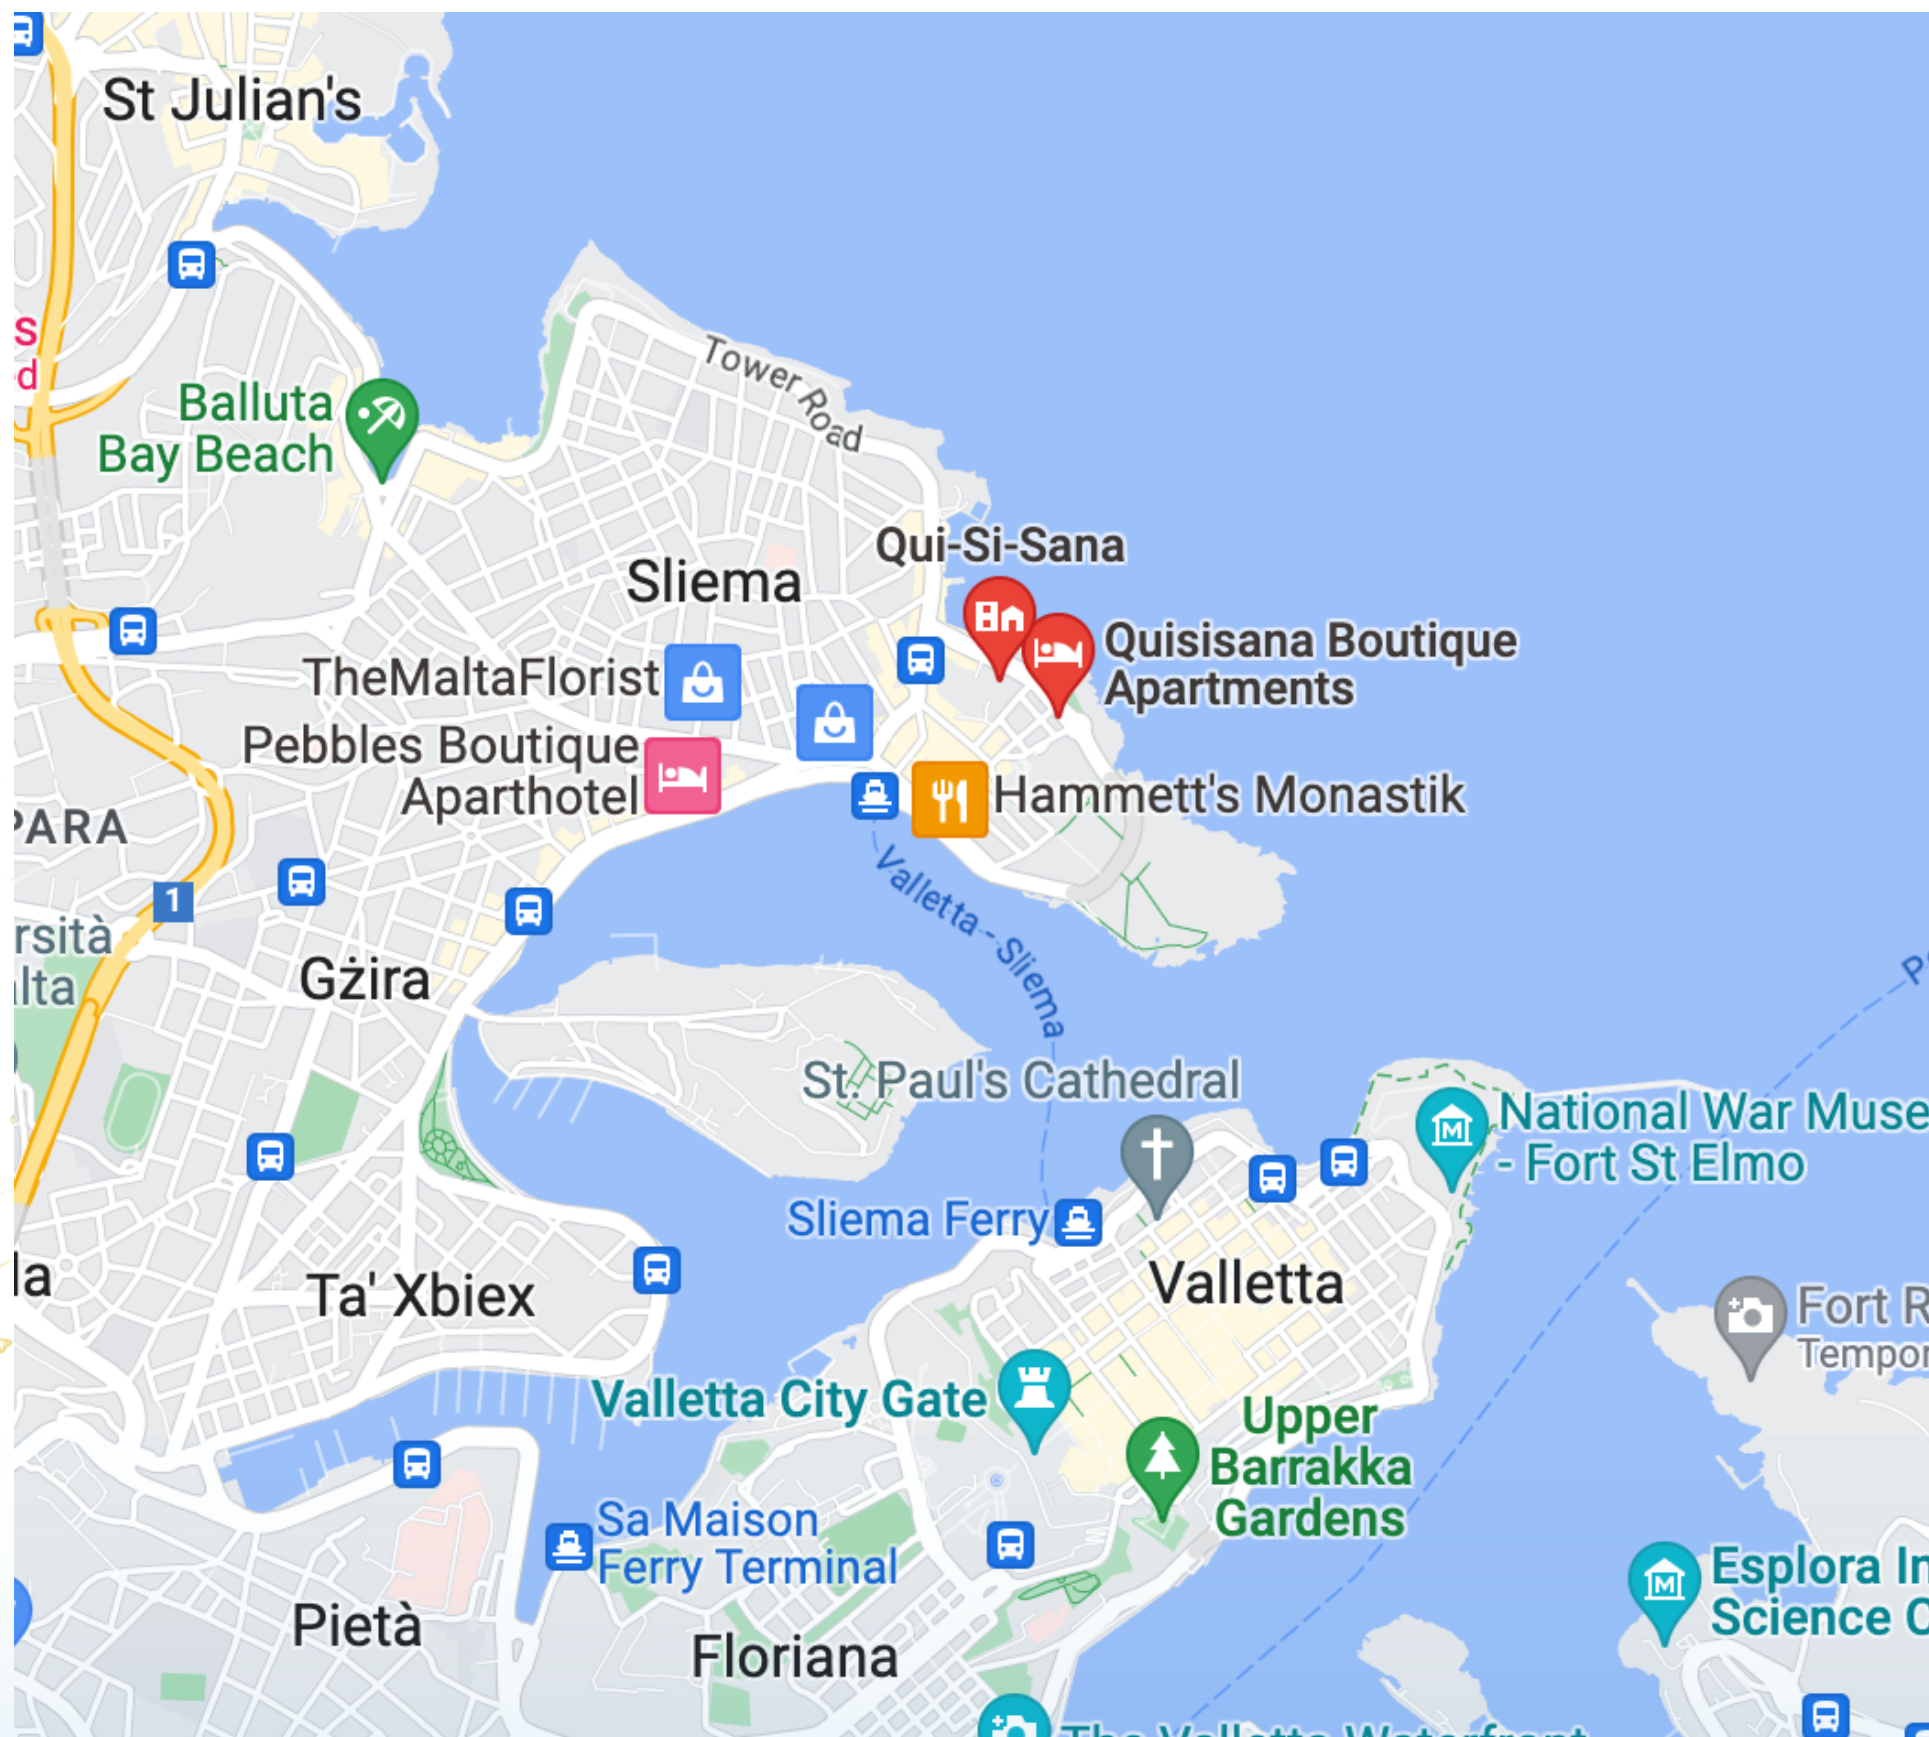

The Point shopping center: 10 min 🚶

Sliema Beach: 5 min 🚶

Playground for children: 5 min 🚶

Sliema Memorial: 11 min 🚶

St. James Hospital: 11 min 🚶

Health Center: 20 min 🚶 🚌

Pharmacies: 2 and 5 min 🚶

WHERE TO BUY FOOD?

WHERE TO EAT?

Exploring 🇲🇹 Malta is amazing!
Here we give you some restaurants
where you can go and explore from
the apt you are staying:

Valletta: 30 min 🚗

Dal Siciliano Pizzeria: 2 min 🚶

Im Pasta: 2 min 🚶

The Point shopping center:

10 min 🚶 🚌

Sliema Beach: 5 min 🚶

Playground for children: 5 min 🚶

Fond Għadir Beach: 1 hour 🚌

St George's Bay: 20 min 🚌

Paceville: 20 min 🚌

Café del mar: 1 hour 🚌