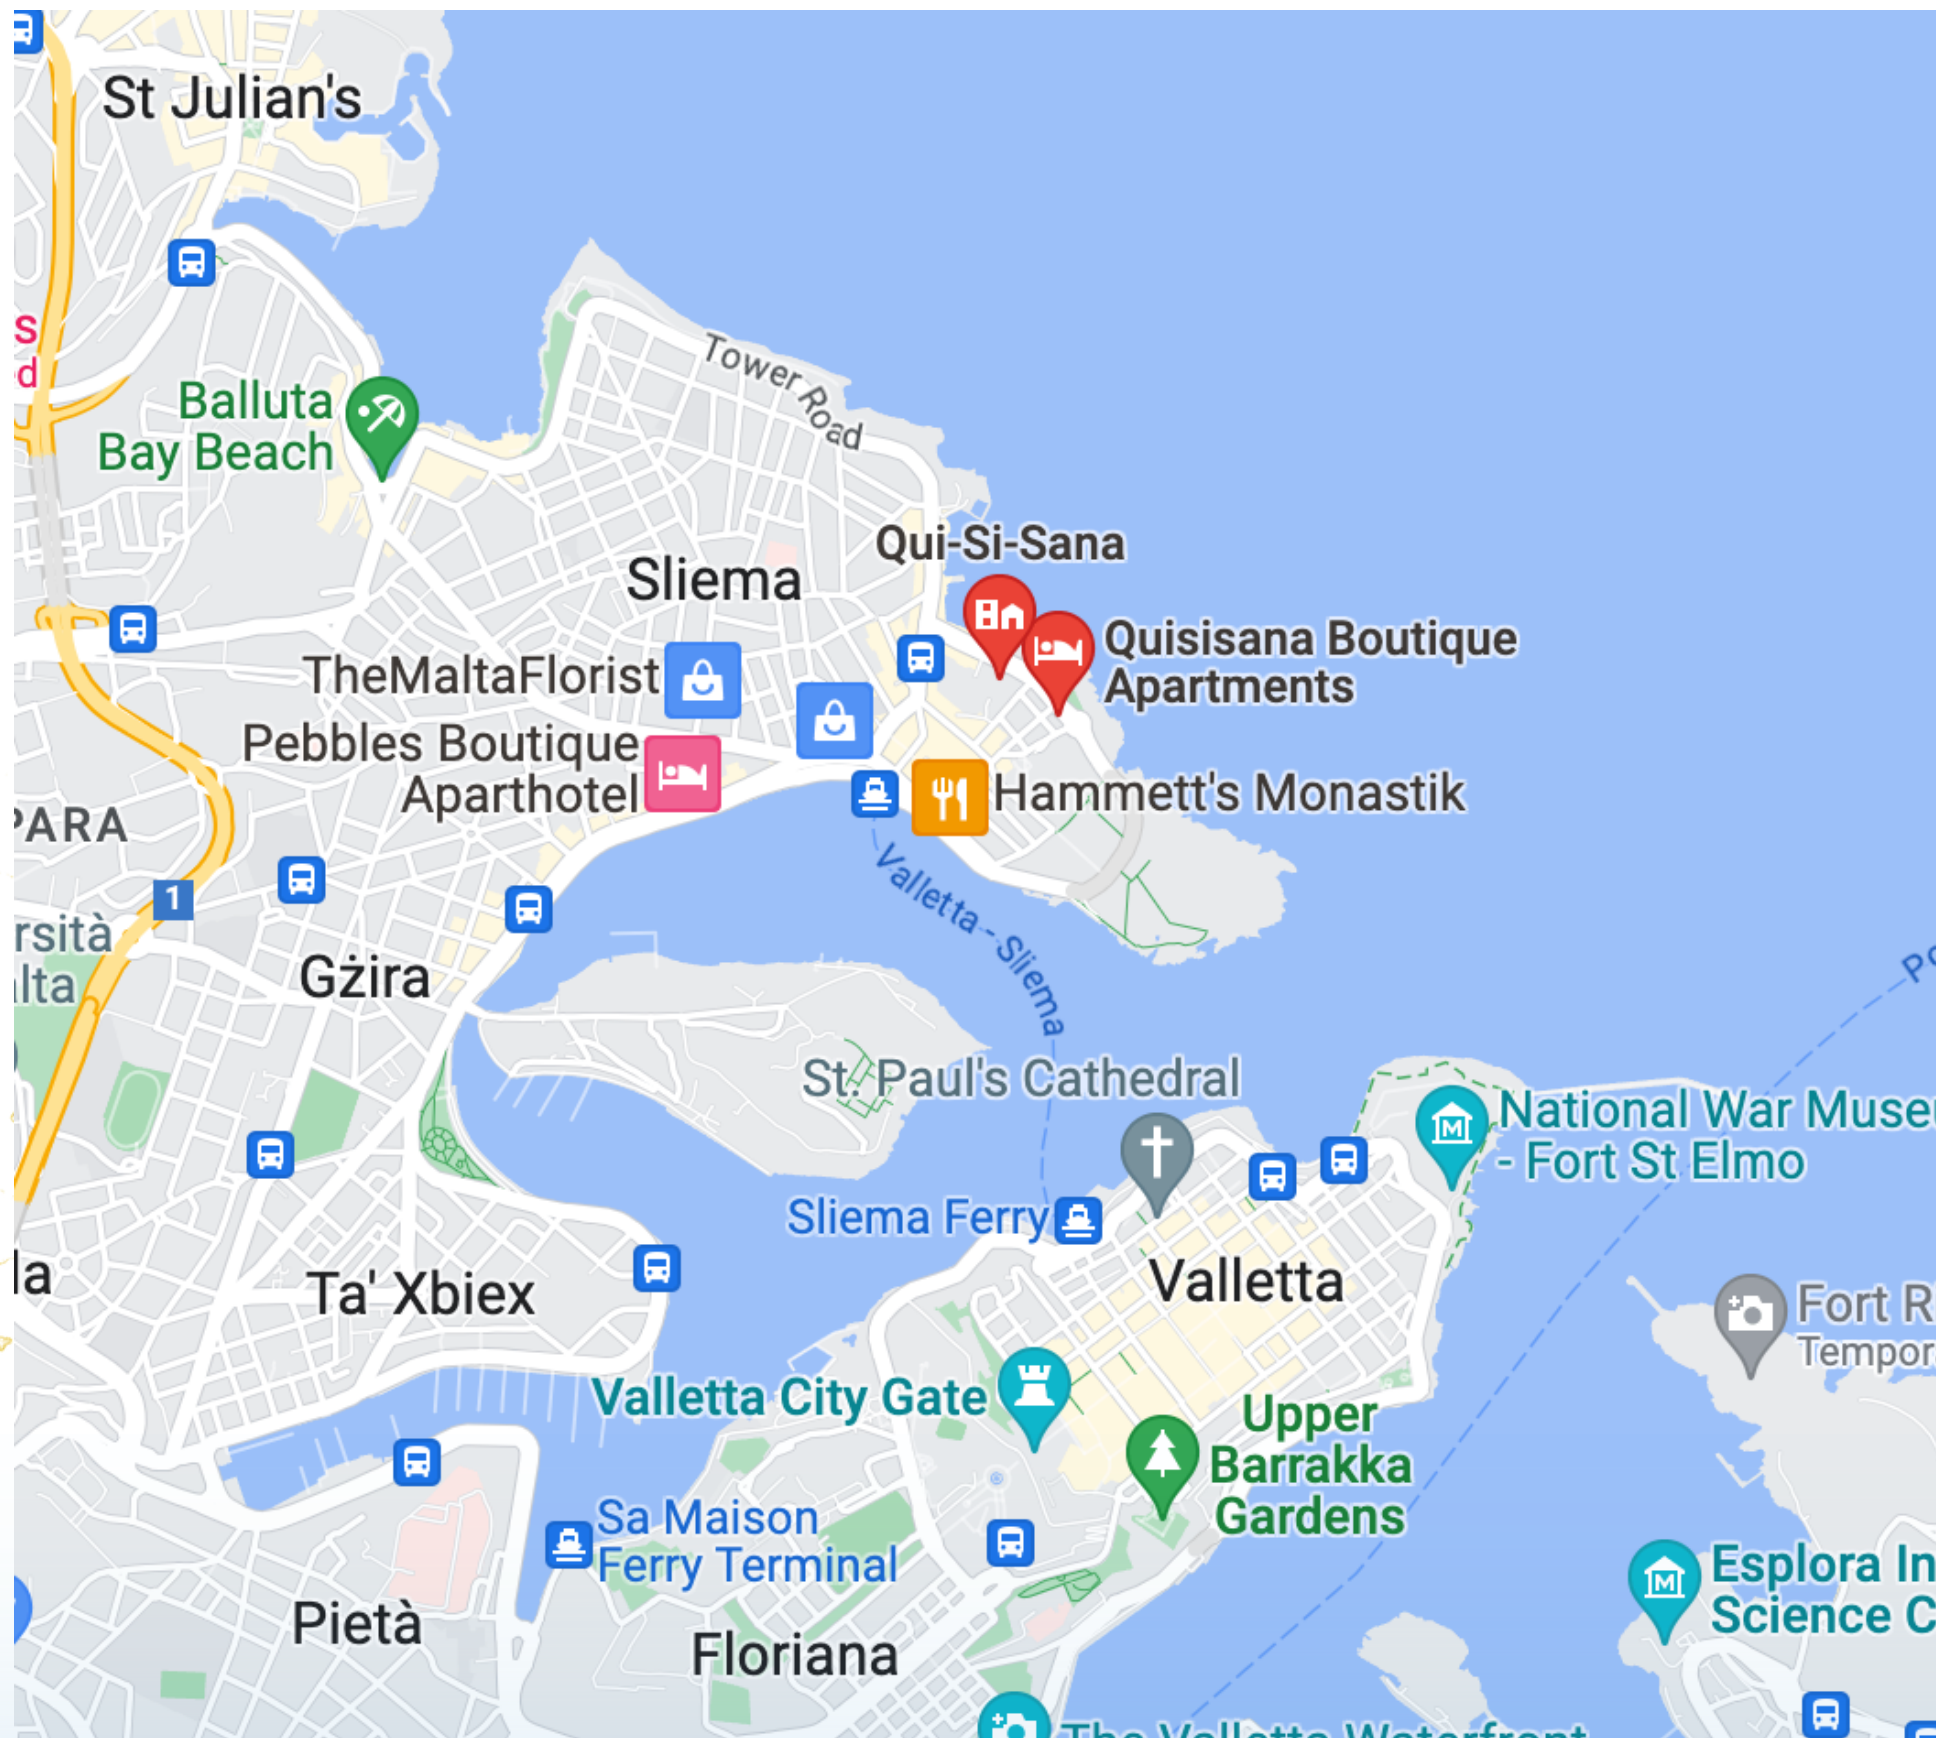

The Point shopping center: 10 min 🚶

Sliema Beach: 5 min 🚶

Playground for children: 5 min 🚶

Sliema Memorial: 11 min 🚶

St. James Hospital: 11 min 🚶

Health Center: 20 min 🚶 🚌

Pharmacies: 2 and 5 min 🚶

WHERE TO BUY FOOD?

WHERE TO EAT?

Exploring 🇲🇹 Malta is amazing!
Here we give you some restaurants
where you can go and explore from
the apt you are staying:

Valletta: 30 min 🚗

Dal Siciliano Pizzeria: 2 min 🚶

Im Pasta: 2 min 🚶

Sliema Restaurants: 6 min 🚶

Café del mar: 1 hour 🚗

WHERE TO GO?

Exploring 🇲🇹 Malta is amazing!
Here we give you some places where
you can go by bus and explore from
the apt you are staying:

Valletta: 30 min 🚌

The Point shopping center:

10 min 🚶 🚌

Sliema Beach: 5 min 🚶

Playground for children: 5 min 🚶

Fond Għadir Beach: 1 hour 🚌

St George's Bay: 20 min 🚌

Paceville: 20 min 🚌

Café del mar: 1 hour 🚌