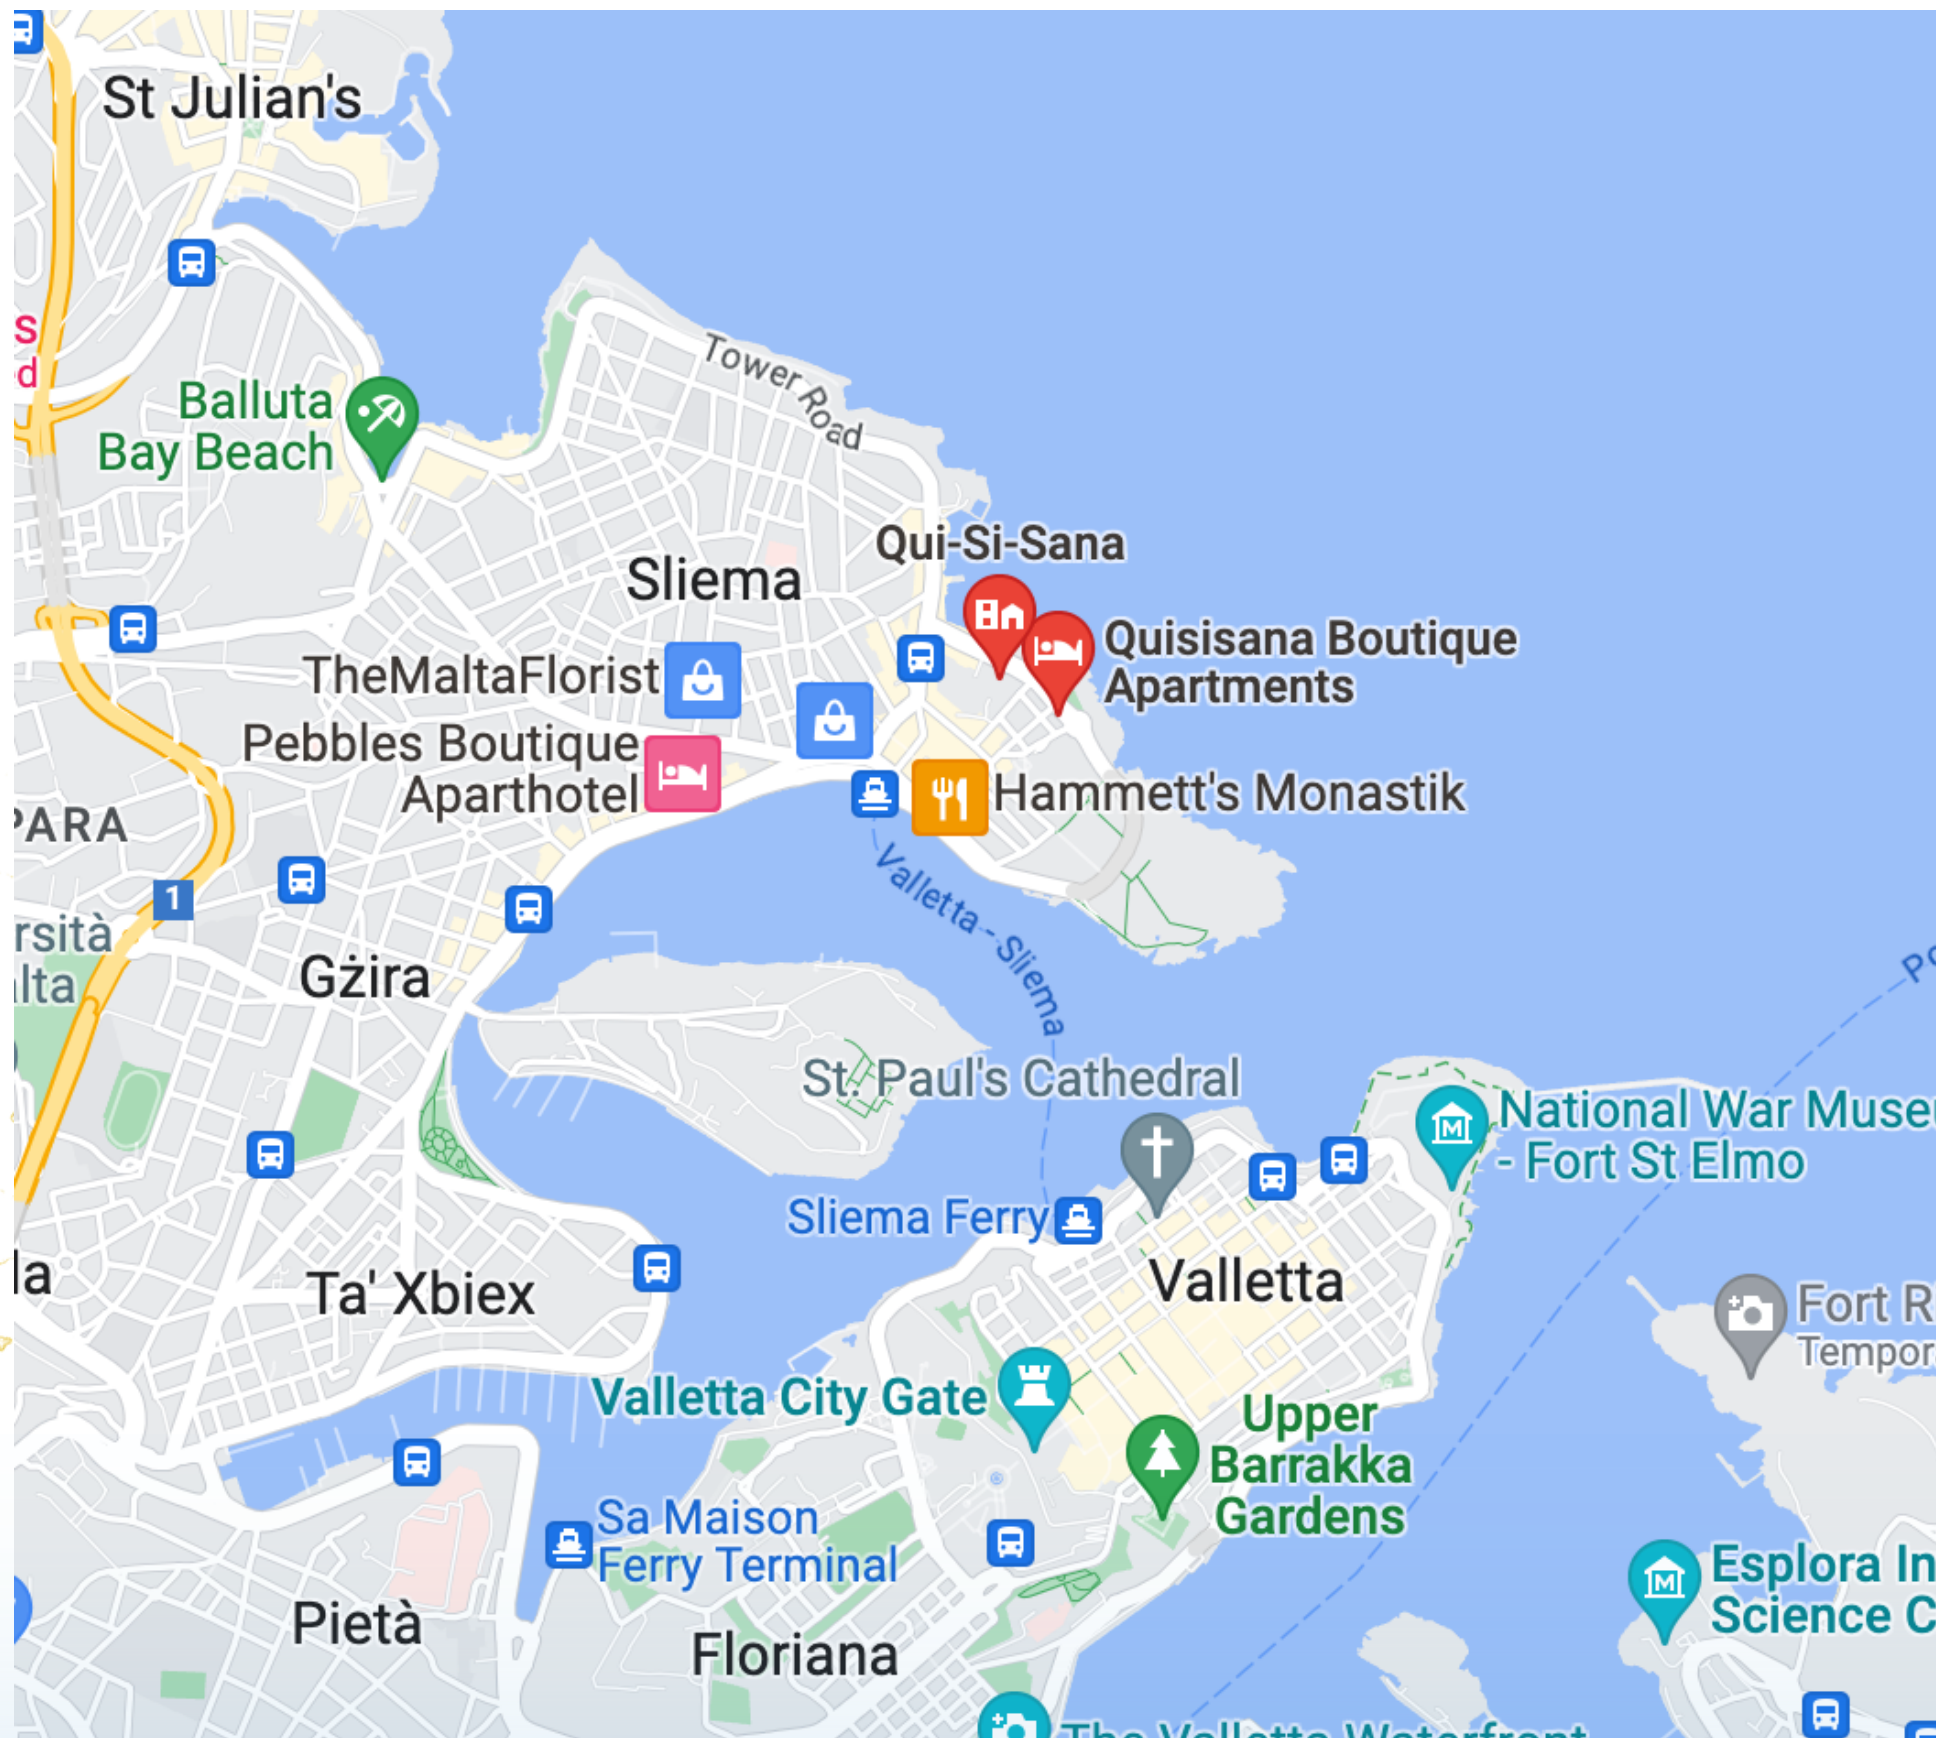

OUR LOCATION:

Exploring 🇲🇹 Malta is amazing!
Here we give you some places where
you can go by bus or foot and
explore from the apt you are staying:

The Point shopping center: 10 min 🚶

Sliema Beach: 5 min 🚶

Playground for children: 5 min 🚶

Sliema Memorial: 11 min 🚶

St. James Hospital: 11 min 🚶

Health Center: 20 min 🚶 🚌

Pharmacies: 2 and 5 min 🚶